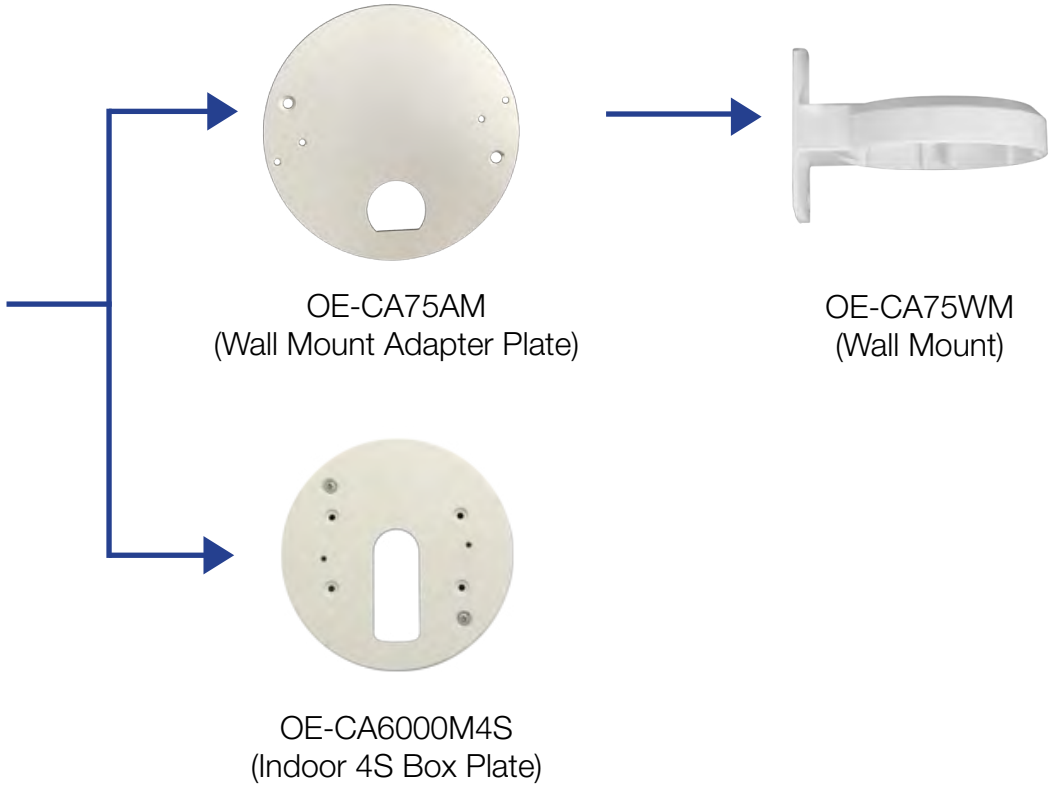

POWER	
Power Consumption	Max 13W
Input Voltage	12vDC / 24vAC / PoE
PoE Class	3

PHYSICAL	
IR Range	Up to 40M
IR LED	Auto / LED on / LED off / Smart IR / Light Sensor
Analog Output	1.0 Vp-p / 75 Ω, BNC
Audio In / Out	Stereo phone jack, ø 3.5mm
Alarm In / Out	4-pin terminal block
microSD Card Slot	SDXC 64GB support
Camera Weight	1.13lb (512g)
Dimensions	W: 4.8 x H: 4.19in (123 x 106.5mm) ø5.26in (133.8mm)
Housing / Dome Cover	Plastic / metal housing

CONNECTIONS

DONGLE

1	RJ-45	For network and PoE connections		
2	Power (12vDC / 24vAC)	1	12vDC / 24vAC 1	Power connection
		2	GND / 24vAC 2	
3	Audio I/O	Pink	Audio In	Two-way audio transmission
		Green	Audio Out	
4	BNC	For analog video input		
5	Alarm I/O (4-Pin Terminal Block)	1	Alarm In -	
		2	Alarm In +	
		3	Alarm Out -	
		4	Alarm Out +	

DIMENSIONS

FRONT VIEW

BOTTOM VIEW

ACCESSORIES

OE-C7624-AWR

OE-CA75AM
(Wall Mount Adapter Plate)

OE-CA6000M4S
(Indoor 4S Box Plate)

OE-CA75WM
(Wall Mount)