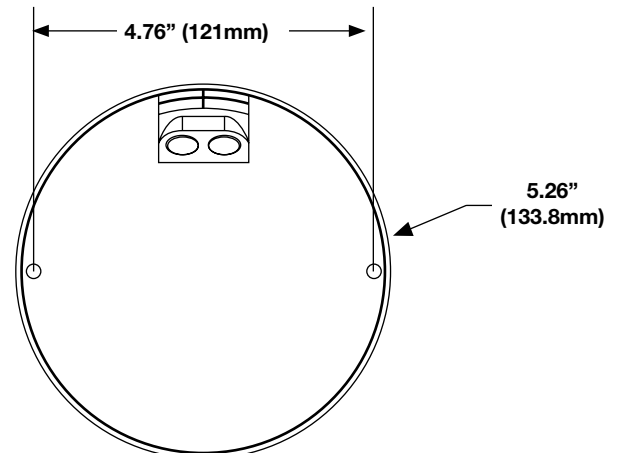

POWER	
Power Consumption	Max 13W
Input Voltage	12vDC / 24vAC / PoE
PoE Class	3

PHYSICAL	
IR Range	Up to 40M
IR LED	Auto / LED on / LED off / Smart IR / Light Sensor
Analog Output	1.0 Vp-p / 75 Ω, BNC
Audio In / Out	Stereo phone jack, ø 3.5mm
Alarm In / Out	4-pin terminal block
microSD Card Slot	SDXC 64GB support
Camera Weight	1.13lb (512g)
Dimensions	W: 4.8 x H: 4.19in (123 x 106.5mm) ø5.26in (133.8mm)
Housing / Dome Cover	Plastic / metal housing

DIMENSIONS

FRONT VIEW

BOTTOM VIEW

ACCESSORIES

OE-C7624-AWR

OE-CA75AM
(Wall Mount Adapter Plate)

OE-CA6000M4S
(Indoor 4S Box Plate)

OE-CA75WM
(Wall Mount)