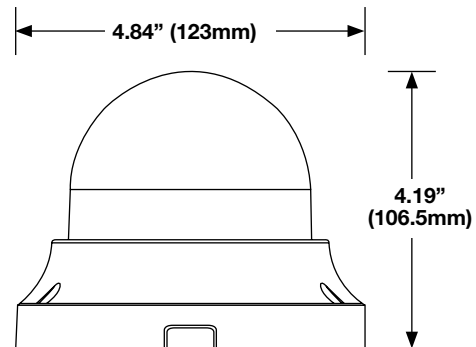

POWER	
Power Consumption	Max 13W
Input Voltage	12vDC / 24vAC / PoE
PoE Class	3

PHYSICAL	
IR Range	Up to 40M
IR LED	Auto / LED on / LED off / Smart IR / Light Sensor
Analog Output	1.0 Vp-p / 75 Ω, BNC
Audio In / Out	Stereo phone jack, ø 3.5mm
Alarm In / Out	4-pin terminal block
microSD Card Slot	SDXC 64GB support
Camera Weight	1.13lb (512g)
Dimensions	W: 4.8 x H: 4.19in (123 x 106.5mm) ø5.26in (133.8mm)
Housing / Dome Cover	Plastic / metal housing

DIMENSIONS

FRONT VIEW

BOTTOM VIEW

ACCESSORIES

OE-C7624-AWR

OE-CA75AM
(Wall Mount Adapter Plate)

OE-CA6000M4S
(Indoor 4S Box Plate)

OE-CA75WM
(Wall Mount)