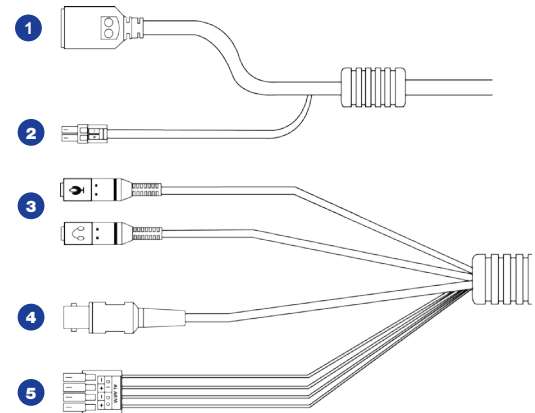

SPECIFICATIONS

CAMERA	
Part Number	OE-C7624-AWR
Maximum Resolution	4MP
Image Sensor	1/3" Progressive CMOS
Video Compression	H.264 / MJPEG
Frame Rate	30IPS @ H.264 4MP
ONVIF	Profile S compliant
Streaming	Up to 4 simultaneous streams
Browser Support	Internet Explorer (6+) / Chrome / Firefox / Safari
Day / Night	True day / night
Wide Dynamic Range	Shutter Wide Dynamic Range
Lens	3 ~ 9mm motorized lens
Horizontal Field of View	109° (wide), 33° (tele)
Iris	P-iris F1.7
Minimum Illumination @ 30IRE	0.1 Lux
White Balance	Auto / Manual / ATW / One Push
Auto White Balance Range	2700K ~ 7800K
Backlight Compensation	2500K ~ 10000K
Auto Gain Control	Yes

ENVIRONMENTAL	
IP Rating	IP66 outdoor
Operating Temperature	w/o heater: -22 ~ 122 °F (-30 ~ 50 °C) w/ heater: -40 ~ 122 °F (-40 ~ 50 °C)
Heater (Cold Start)	w/o heater: 14 ~ 122 °F (-10 ~ 50 °C) w/heater: -40 ~ 122 °F (-40 ~ 50 °C)
Heater Operational Threshold	32 °F on, 35.6 °F off

POWER	
Power Consumption	Max 13W
Input Voltage	12vDC / 24vAC / PoE
PoE Class	3

PHYSICAL	
IR Range	Up to 40M
IR LED	Auto / LED on / LED off / Smart IR / Light Sensor
Analog Output	1.0 Vp-p / 75 Ω, BNC
Audio In / Out	Stereo phone jack, ø 3.5mm
Alarm In / Out	4-pin terminal block
microSD Card Slot	SDXC 64GB support
Camera Weight	1.13lb (512g)
Dimensions	W: 4.8 x H: 4.19in (123 x 106.5mm) ø5.26in (133.8mm)
Housing / Dome Cover	Plastic / metal housing

CONNECTIONS

DONGLE