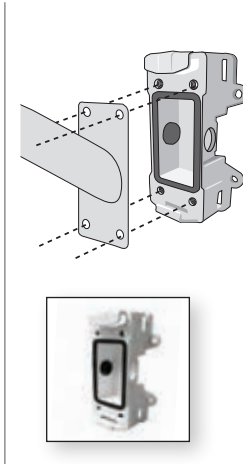

(*) Definition of HD: More than 720p with H.264 streaming capability of more than 30 fps.

(*) AC 24V power supply not included.

(*) Cables are not included.

ptz mounting accessories:

UNI-WMB1
Wall mount

UNI-WMB3
Wall mount

UNI-PMA1
Pole mount adaptor

UNI-CMA1
Corner mount adaptor

UNI-PBU1
Power block unit,
24VAC

UNI-WMBB1
Surface/pole mount
used with UNI-WMB1
or UNI-WMB3 wall
mount

UNI-RMB1
Parapet Roof mount,
PP Wall