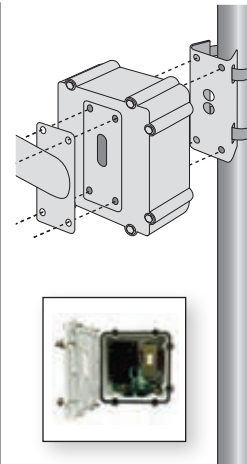

(*) Definition of HD: More than 720p with H.264 streaming capability of more than 30 fps.

(*) AC 24V power supply not included.

(*) Cables are not included.

ptz mounting accessories:

UNI-WMB1
Wall mount

UNI-WMB3
Wall mount

UNI-PMA1
Pole mount adaptor

UNI-CMA1
Corner mount adaptor

UNI-PBU1
Power block unit,
24VAC

UNI-WMBB1
Surface/pole mount
used with UNI-WMB1
or UNI-WMB3 wall
mount

UNI-RMB1
Parapet Roof mount,
PP Wall