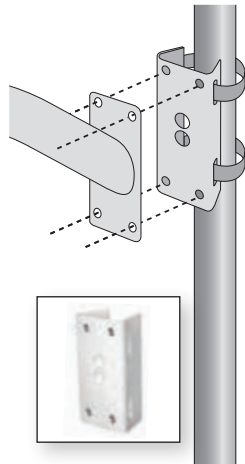

(*) Definition of HD: More than 720p with H.264 streaming capability of more than 30 fps.

(*) AC 24V power supply not included.

(*) Cables are not included.

ptz mounting accessories:

UNI-WMB1
Wall mount

UNI-WMB3
Wall mount

UNI-PMA1
Pole mount adaptor

UNI-CMA1
Corner mount adaptor

UNI-PBU1
Power block unit,
24VAC

UNI-WMBB1
Surface/pole mount
used with UNI-WMB1
or UNI-WMB3 wall
mount

UNI-RMB1
Parapet Roof mount,
PP Wall