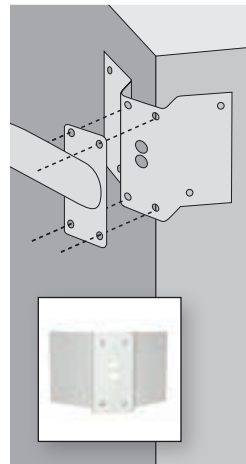

(*) Definition of HD: More than 720p with H.264 streaming capability of more than 30 fps.

(*) AC 24V power supply not included.

(*) Cables are not included.

ptz mounting accessories:

UNI-WMB1
Wall mount

UNI-WMB3
Wall mount

UNI-PMA1
Pole mount adaptor

UNI-CMA1
Corner mount adaptor

UNI-PBU1
Power block unit,
24VAC

UNI-WMBB1
Surface/pole mount
used with UNI-WMB1
or UNI-WMB3 wall
mount

UNI-RMB1
Parapet Roof mount,
PP Wall