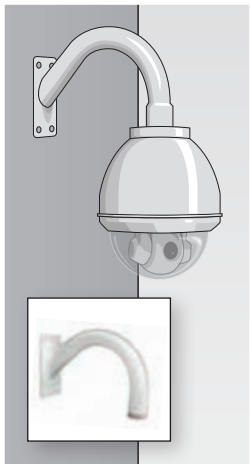

ptz mounting accessories:

UNI-WMB1
Wall mount