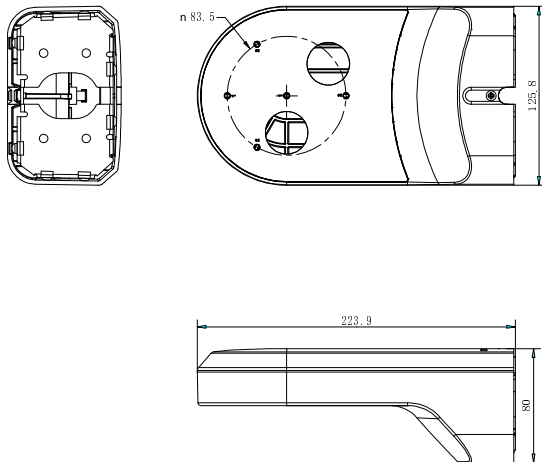

## WM-C Wall Mount Bracket for PTZ Camera

### Dimensions

**NOTE:** The actual dome camera may vary from the picture above

### Order Model

WM-C

WM-C	
Appearance	Hikvision white
Material	Toughened plastic
Dimensions	230 mm × 80 mm × 130 mm (9.05" × 3.15" × 5.12")
Weight	450 g (15.87 ozs.)

**NOTES:** Install the bracket on a flat wall.