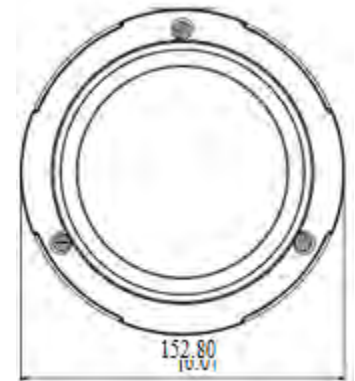

Overview

- 2 megapixel resolution (1080P)
- Day & Night
- Extreme Low Light Performance
- 10x Zoom Lens with f4.9-49mm / F1.8-3.0, DC Iris, Auto Focus
- WDR (75 dB)
- 30 fps at 1920 x 1080
- Weatherproof (IP66) and Vandal Proof (IK10)
- Video Insight VMS license included

Technical Specifications

Device	
Device Type:	Outdoor Mini PTZ Camera
Image Sensor:	Progressive Scan CMOS
Wide Dynamic Range	True WDR (75 Db)
Sensor Size:	1/3"
Day / Night:	Yes
Extreme Low Light Performance:	Yes
Minimum Illumination:	Color: 0.1 lux at F1.8 (30 IRE, 2400°K); B/W: 0.05 lux at F1.8 (30 IRE, 2400°K)
Color to B/W Switch:	Configurable
Mechanical IR Cut Filter:	Yes
IR Sensitivity Range:	700 - 1100nm
IR LED:	No
Electronic Shutter:	1/5 ~ 1/2,000 sec (manual mode); 1/5 ~ 1/10,000 sec (auto mode)
Lens	
Focal Length:	Zoom, f4.9- 49 mm / F1.8 - 3.0
Zoom Ratio:	10x optical
Zoom Speed:	Max 2 secs
Iris:	DC iris
Focus:	Auto focus
Horizontal Viewing Angle:	57.80 - 6.9°
Resolution in: H.264	30 fps at 1920 x 1080; 30 fps at 1280 x 960; 30 fps at 1280 x 720; 30 fps at 640 x 480; 15 fps at 320 x 240
PTZ	
Manual Panning Speed:	5° - 90°/s
Manual Tilting Speed:	5° - 90°/s
Preset Panning Speed:	5° - 90°/s
Preset Tilting Speed:	5° - 90°/s
Panning Range:	-175° ~ 175°(without auto-flip)
Tilting Range:	0° - 180° (with E-flip)
Control:	Remote manual control; 256 preset points; 10 preset tours; Auto