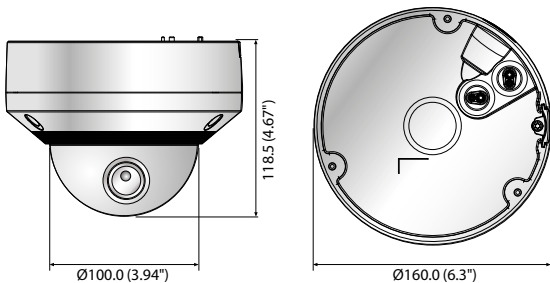

Dimensions

Unit: mm (inch)

Accessories (Optional)

XNV-6080	
VIDEO	
Imaging Device	1/2.8" 2M CMOS
Total Pixels	1,945(H) x 1,109(V) 2.16M
Effective Pixels	1,945(H) x 1,097(V) 2.13M
Scanning System	Progressive Scan
Min. Illumination	Color: 0.015Lux (F1.4, 1/30sec), B/W: 0.0015Lux (F1.4, 1/30sec)
S/N Ratio	50dB
Video Out	CVBS: 1.0Vpp / 75Ω composite, 720 x 480(N), 720 x 576(P), for installation USB: micro USB type B, 1280 x 720 for installation
LENS	
Focal Length (Zoom Ratio)	2.8 ~ 12mm (4.3x) motorized varifocal
Max. Aperture Ratio	F1.4(Wide) ~ F3.6(Tele)
Angular Field of View	H: 119.5° ~ 27.9° / V: 62.8° ~ 15.7° / D: 142.1° ~ 32.0°
Min. Object Distance	0.5m (1.64ft)
Focus Control	Simple focus (Motorized V/F) / Manual, Remote control via network (Manual, Simple focus)
Lens / Mount Type	DC auto iris, P-Iris / Board-in type
PAN / TILT / ROTATE	
Pan / Tilt / Rotate Range	0° ~ 354° / 0° ~ 67° / 0° ~ 355°
OPERATIONAL	
Camera Title	Off / On (Displayed up to 85 characters) - W/W: English / Numeric / Special characters - China: English / Numeric / Special / Chinese characters - Common: Multi-line (Max. 5), Color (Grey / Green / Red / Blue / Black / White), Transparency, Auto scale by resolution
Day & Night	Auto (ICR) / Color / B/W / External / Schedule
Backlight Compensation	Off / BLC / HLC (Masking / Dimming), WDR
Wide Dynamic Range	150dB
Contrast Enhancement	SSDR (Off / On)
Digital Noise Reduction	SSNRV (2D+3D noise filter) (Off / On)
Digital Image Stabilization	Off / On
Defog	Off / Auto (Input from fog detection) / Manual
Motion Detection	Off / On (8ea, 8point polygonal zones), Handover
Privacy Masking	Off / On (32ea, Polygonal) - Color: Grey / Green / Red / Blue / Black / White, Mosaic
Gain Control	Off / Low / Middle / High
White Balance	ATW / AWC / Manual / Indoor / Outdoor (Included mercury & Sodium)
Contrast	Level adjustment
LDC (Lens Distortion Correction)	Off / On (5 levels with min / max)
Electronic Shutter Speed	Minimum / Maximum / Anti flicker (2 ~ 1/12,000sec)
Digital PTZ	24x, Digital PTZ (Preset, Group)
Flip / Mirror	Off / On, Hallway view: 90°/270° Tampering, Loitering, Directional detection, Defocus detection, Fog detection, Virtual line, Enter / Exit, (Dis)Appear, Audio detection, Face detection, Motion detection, Digital auto tracking, Sound classification
Video & Audio Analytics	Input 1ea / Output 1ea
Alarm I/O	Alarm input, Motion detection, Video & Audio analytics, Network disconnect
Alarm Triggers	File upload via FTP, E-mail, Notification via E-mail, Local storage (SD/SDHC/SDXC) or NAS recording at event triggers, External output, DPTZ preset
Alarm Events	Support
Pixel Counter	Support
NETWORK	
Ethernet	RJ-45 (10/100BASE-T)
Video Compression Format	H.265 / H.264 (MPEG-4 part 10/AVC): Main / Baseline / High, MJPEG
Resolution	1920 x 1080, 1280 x 1024, 1280 x 960, 1280 x 720, 1024 x 768, 800 x 600, 800 x 448, 720 x 576, 720 x 480, 640 x 480, 640 x 360, 320 x 240
Max. Framerate	H.265 / H.264: Max. 60fps at all resolutions, MJPEG: Max. 30fps
Smart Codec	Manual mode (Area-based: 5ea)
WiseStream II	Support
Video Quality Adjustment	H.265 / H.264: Target bitrate level control, MJPEG: Target bitrate level control
Bitrate Control Method	H.265 / H.264: CBR or VBR, MJPEG: VBR
Streaming Capability	Multiple streaming (Up to 10 profiles)
Audio In	Selectable (Mic in / Line in), Supply voltage: 2.5V DC (4mA), Input impedance: approx. 2KΩhm
Audio Out	Line out, Max output level: 1Vrms
Audio Compression Format	G.711 u-law/G.726 selectable, G.726 (ADPCM) 8KHz, G.711 8KHz G.726: 16Kbps, 24Kbps, 32Kbps, AAC-LC: 48Kbps at 8/16/32/48KHz
Audio Communication	Bi-directional (2-way)
IP	IPv4, IPv6
Protocol	TCP/IP, UDP/IP, RTP (UDP), RTP (TCP), RTCP, RTSP, NTP, HTTP, HTTPS, SSL/TLS, DHCP, PPPoE, FTP, SMTP, ICMP, IGMP, SNMPv1/v2c/v3(MIB-2), ARP, DNS, DDNS, QoS, PIM-SM, UPnP, Bonjour
Security	HTTPS/SSL login authentication, Digest login authentication IP address filtering, User access log, 802.1X authentication (EAP-TLS, EAP-LEAP)
Streaming Method	Unicast / Multicast
Max. User Access	20 users at unicast mode
Edge Storage	SD/SDHC/SDXC 2slot (Up to 512GB) - Continuous recording (1st slot to 2nd slot) NAS (Network Attached Storage), Local PC for instant recording
Application Programming Interface	ONVIF profile S/G, SUNAPI (HTTP API), Wisenet Open Platform
Webpage Language	English, Korean, Chinese, French, Italian, Spanish, German, Japanese, Russian, Swedish, Portuguese, Czech, Polish, Turkish, Dutch, Hungarian, Greek
Web Viewer	Supported OS: Windows 7, 8.1, 10, Mac OS X 10.10, 10.11, 10.12 Non-plugin Webviewer - Supported Browser: Google Chrome 54, MS Edge 38, Mozilla Firefox 49 (Window 64bit only), Apple Safari 9 * Mac OS X only Plug-in Webviewer - Supported Browser: MS Explore 11, Apple Safari 9 * Mac OS X only
Central Management Software	SmartViewer, SSM
ENVIRONMENTAL	
Operating Temperature / Humidity	-40°C ~ +55°C (-40°F ~ +131°F) / Less than 90% RH
Storage Temperature / Humidity	-50°C ~ +60°C (-58°F ~ +140°F) / Less than 90% RH
Ingress Protection / Vandal Resistance	IP67, IP66, NEMA 4X / IK10
ELECTRICAL	
Input Voltage / Current	24V AC ±10%, 12V DC ±10%, PoE (IEEE802.3af)
Power Consumption	Max. 7W (12VDC), Max. 7.8W (PoE), Max. 8.2W (24VAC)
MECHANICAL	
Color / Material	Ivory / Aluminum
Dimensions (WxH)	Ø160.0 x 118.5mm (Ø6.3" x 4.67")
Weight	985g (2.17lb)