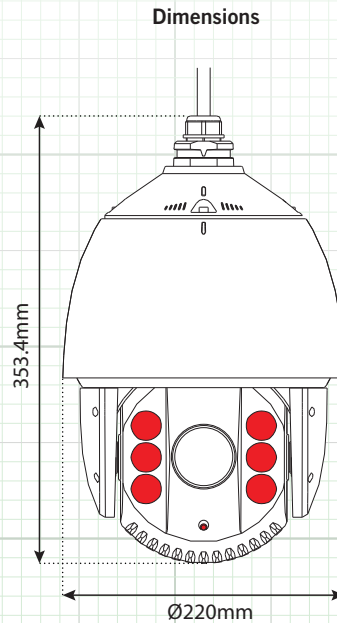

2.0 Megapixel Outdoor IP POE PTZ with 30x Zoom & 395" IR

Full HD 1080p, True D/N, DWDR, 3DNR, UL/CUL

IPPTZ30XIR

FEATURES

- ◆ Full HD 1080P Real Time Video
- ◆ 30X (4.3~128mm) Optical Zoom Level
- ◆ POE - Power over Ethernet & 24VAC
- ◆ Free CMS & IP Server Software
- ◆ True D/N Mechanical IR Cut Filter
- ◆ SD-Card Slot (card sold separately)
- ◆ Digital Wide Dynamic Range
- ◆ Included 24VAC Power Supply
- ◆ 360° Endless Panning
- ◆ 6 High Power IR LED's / 395' IR Range
- ◆ 2 Programmable Privacy Masks
- ◆ 300 Preset Positions
- ◆ 8 Patrols With up to 32 Presets Each
- ◆ ONVIF / PSIA / CGI Compliant
- ◆ IP66 Weatherproof
- ◆ Built in Heater & Fan
- ◆ -22°F Operating Temperature
- ◆ UL/CUL Certified