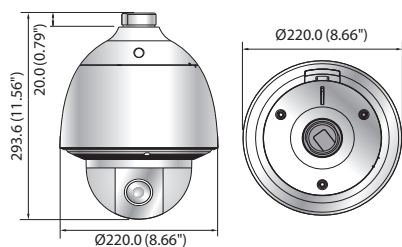

HCP-6320HA/6320A

1080p Analog HD 32x PTZ Dome Camera

HCP-6320HA

HCP-6320A

Key Features

- Full HD (1920 x 1080, 30fps) resolution
- 0.2Lux@F1.6, B/W : 0.01Lux@F1.6
- Powerful 32x zoom (4.44 ~ 142.6mm), Digital 16x
- Day & Night (ICR), Defog, WDR (120dB), SSNRIII
- Preset 700°/sec, Azimuth
- IP66 / IK10 (HCP-6320HA), IK10 (HCP-6320A + SHP-3701H only)
- RS-485, Coax control

Dimensions

Unit : mm (inch)

HCP-6320HA

HCP-6320A

Accessories (Optional)

	HCP-6320HAN/HP	HCP-6320AN/P
VIDEO		
Imaging Device	1/2.8" 2.38M CMOS	
Total Pixels	1,952(H) x 1,116(V), 2.18M pixels	
Effective Pixels	1,944(H) x 1,104(V), 2.14M pixels	
Scanning System	Progressive	
Min. Illumination	Color : 0.3Lux (1/30sec, F1.6, 50IRE), 0.005Lux (2sec, F1.6, 50IRE) B/W : 0.03Lux (1/30sec, F1.6, 50IRE), 0.0005Lux (2sec, F1.6, 50IRE) Color : 0.2Lux (1/30sec, F1.6, 30IRE), 0.003Lux (2sec, F1.6, 30IRE) B/W : 0.01Lux (1/30sec, F1.6, 30IRE), 0.0001Lux (2sec, F1.6, 30IRE)	
S / N Ratio	50dB	
Video Output	AHD : 1080p, BNC CVBS : SD, DIP connector type	

LENS		
Focal Length (Zoom Ratio)	4.44 ~ 142.6mm (Optical 32x)	
Max. Aperture Ratio	F1.6(Wide) / F4.4(Tele)	
Angular Field of View	H : 62.8°(Wide) ~ 2.23°(Tele) / V : 36.8°(Wide) ~ 1.26°(Tele)	
Min. Object Distance	Wide : 1.4m (4.59ft), Tele : 1.9m (6.23ft)	Wide : 1.5m (4.92ft), Tele : 2m (6.56ft)
Focus Control	Auto / Manual / One push	
Lens Type	DC auto iris	
Mount Type	Board-in type	

ELECTRICAL		
Input Voltage / Current	24V AC ±10%	
Power Consumption	Max. 24W (Heater off), Max. 65W (Heater on)	Max. 20W

MECHANICAL		
Color / Material	Ivory / Plastic + Metal	
Dimensions (WxH)	Ø220.0 x 293.6mm (Ø8.66" x 11.56")	Ø152.0 x 218.0mm (Ø5.98" x 8.58")
Weight	3.3Kg (7.28 lb)	2.2Kg (4.85 lb)