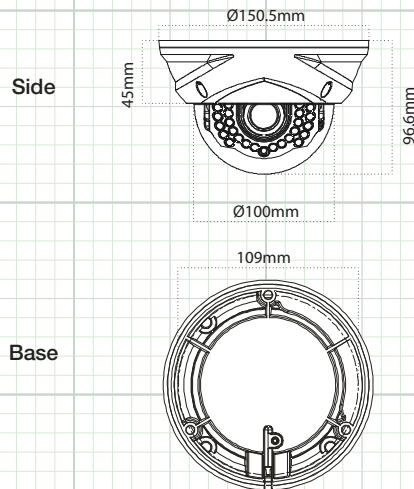

TVIDTW212IR
Shown with White Paintable
Snap-on Cover (included)

CAMERA OVERVIEW:

SPECIFICATION	TVIDTW212IR
Image Sensor	1/2.9" Sony CMOS Sensor
Total Pixels	2010 (H) x 1108 (V)
Active Pixels	1944 (H) x 1092 (V)
Resolution	Digital: 1920 x 1080 (1080p), 1280 x 720 (720p) / Analog: 700TVL
Scanning System	Progressive Scan
OSD (On Screen Display)	Dual OSD Access: Internal Joystick Controlled / UTC (coaxial control)
Digital WDR (Wide Dynamic Range)	High / Middle / Low / OFF
3D DNR (Digital Noise Reduction)	High / Middle / Low / OFF
Video Output	HD-TVI & 960H Selectable Main Output, 960H Video Test Port
Lens Type - True Day Night	2.8 ~ 12mm Varifocal Auto Iris IR Lens
Sense-up	OFF / x2 - x8
Shutter Speed	Auto / Manual (1/30 ~ 1/60,000)
IR Cut Filter	Built-In Mechanical
Minimum Illumination	Color 0.002 Lux, B/W 0.001
IR LED Count / Range	24 IR LED's / 82' IR Range - 850nm
S/N Ratio	More than 50dB (AGC OFF)
Automatic Gain Control	0 ~ 20 Steps
Sync System	Internal / External (L/L)
Gamma	y = 0.45 typ.
White Balance	Auto / Autoext / Manual
Back Light Compensation	BLC (H/V Position & Size) / OFF
HLC (High Light Compensation)	ON / OFF
Day/Night	Auto_CDS / Color / B&W
Mirror	Rotate / V-Flip / H-Flip / Off
Digital Zoom	ON / OFF (x1 ~ x8)
Languages	English / French / Spanish / German / Italian
Brightness	Adjustable 0 ~ 20
Motion Detection	ON / OFF
Privacy Mask	ON / OFF (16 Zone Selectable)
Power Input	12VDC/24VAC Dual Voltage Power
Power Requirement	Max 600mA w/ IR LED
Reverse Polarity Protection	Yes
Overall Camera Dimensions	5.9" (W) x 3.8" (H)
Weight	Approx. 2.0lb
Operating Temperature	-20°F ~ 122°F
Weatherproof Rating	IP 68