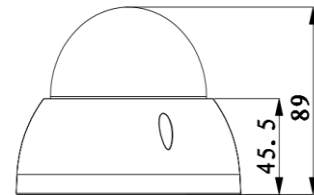

Overview

- 3 megapixel resolution
- H.264 & MJPEG dual-stream encoding
- WDR with Day/Night (ICR), 3DNR, AWB, AGC, BLC
- 2.7-12mm Auto focus motorized lens
- 3-axis positioning
- IP67, IK10, PoE
- Micro SD card slot, up to 128GB
- IR LEDs Length 30m
- Video Insight VMS License Included

Technical Specifications

Device	
Image Sensor:	1/3" 3Megapixel progressive scan CMOS
Scanning System:	Progressive
Electronic Shutter Speed:	Auto/Manual, 1/3(4)~1/100000s
Min. Illumination:	0. 1Lux/F1.4 (Color), 0Lux/F1.4(IR on)
Wide Dynamic Range:	WDR (>50dB)
3-Axis:	Yes
Camera Features	
Max. IR LEDs Length:	30m
Day/Night:	Auto(ICR)/Color/B/W
Backlight Compensation:	BLC / HLC / DWDR
White Balance /Gain Control:	Auto/Manual
Noise Reduction:	3D
Privacy Masking:	Up to 4 areas
Lens	
Focal Length:	2.7mm~12mm F1.4 : H: 92°-28°
Focus:	Auto
Lens Type:	Motorized/Fixed Iris
Mount Type:	Board-in Type
Video	
Compression:	H.264,MJPEG,MPEG4
Resolution:	3M(2304x1296) 2MP(1920x1080) 1.3MP (1280x960) 3M& 2MP/1080P(20fps) (1.3MP/25/30fps)