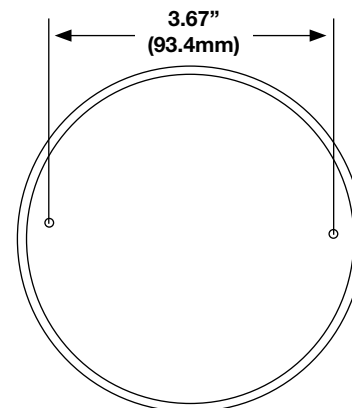

BOTTOM VIEW