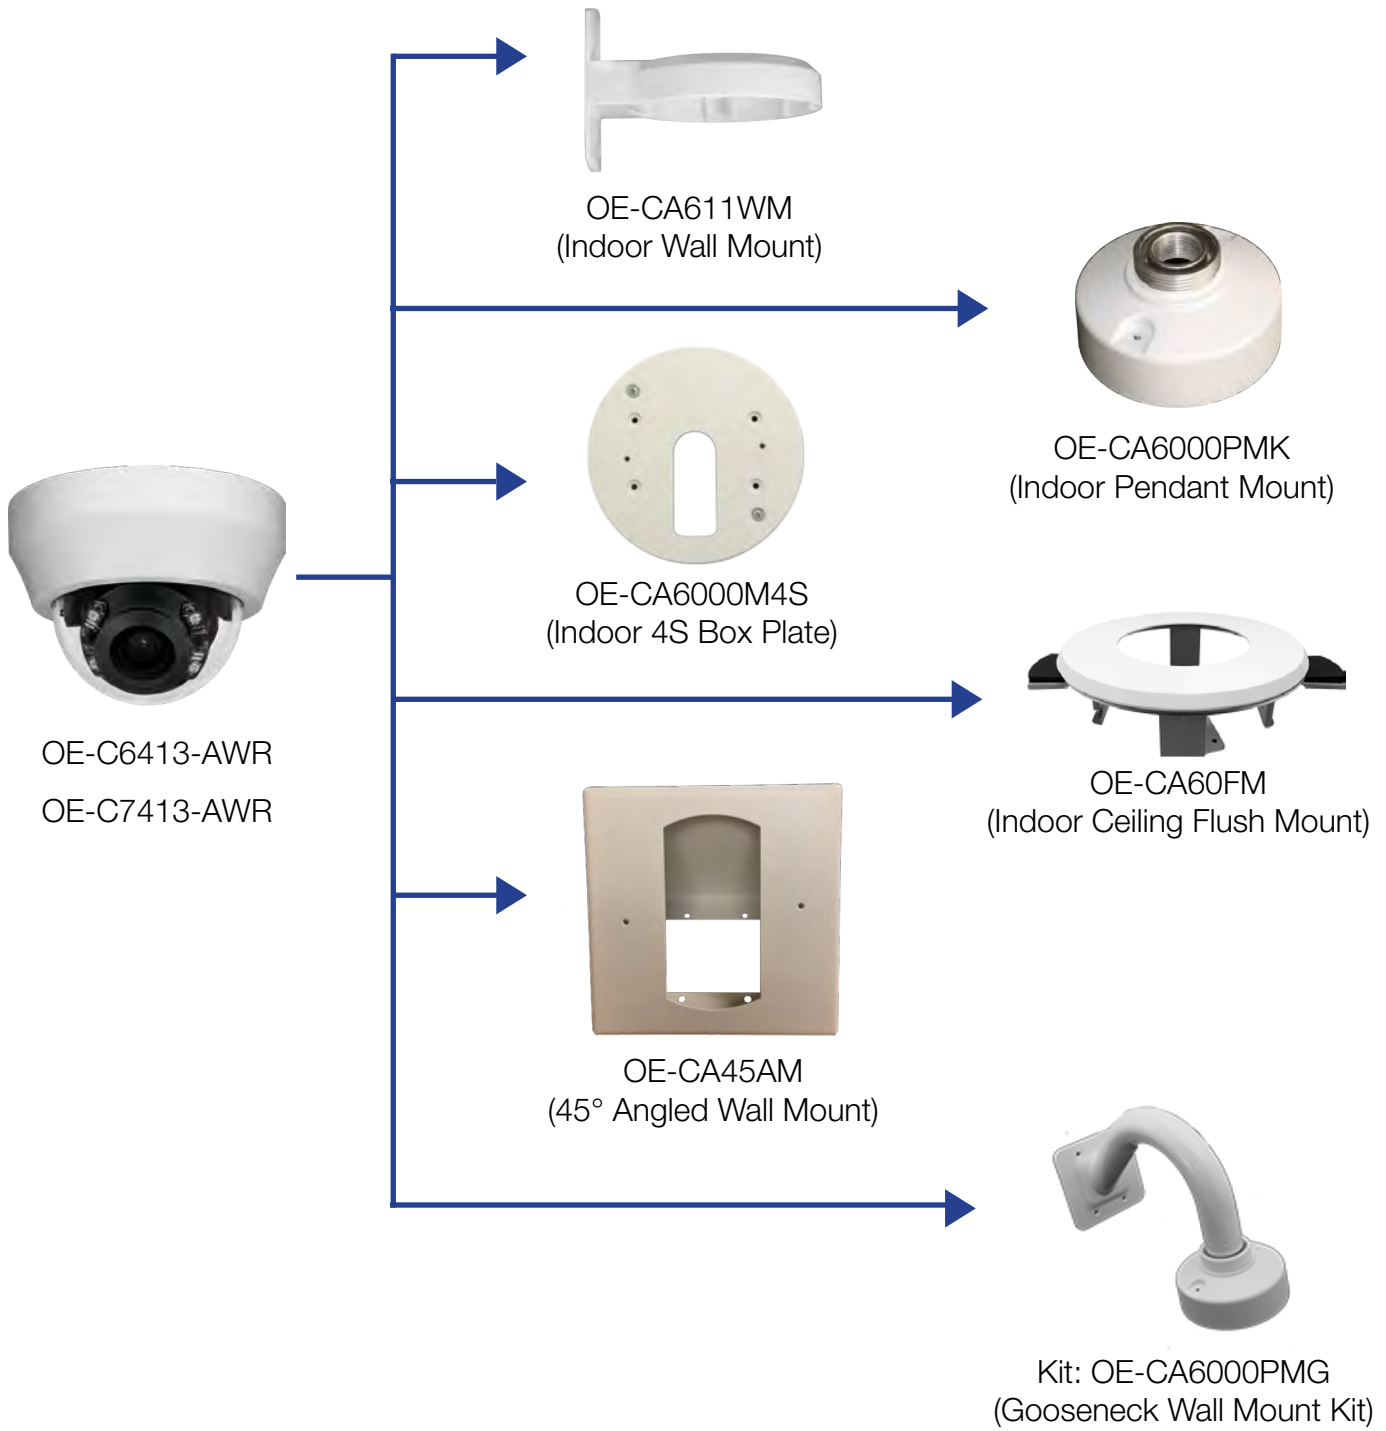

ACCESSORIES