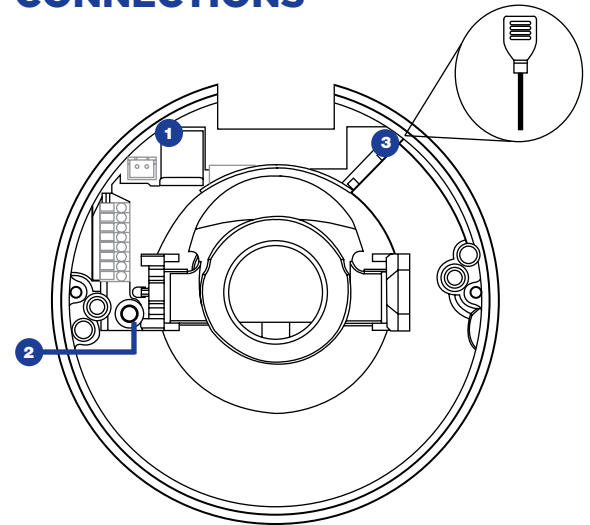

SPECIFICATIONS

CAMERA		
Part Number	OE-C6413-AWR	OE-C7413-AWR
Maximum Resolution	3MP	
Image Sensor	1/3" Progressive CMOS	
Video Compression	H.264 / MJPEG	
Frame Rate	30FPS @ 3MP H.264	
ONVIF	Profile S compliant	
Streaming	Up to 4 simultaneous streams	
Browser Support	Internet Explorer (6+) / Chrome / Firefox / Safari	
Day / Night	True Day / Night	
Wide Dynamic Range	Shutter on / off @ 2MP	
Lens	2.8~8mm autofocus	
Field of View	99° (Wide), 51° (Tele)	
White Balance	Auto / Manual / ATW / One Push	
Auto White Balance Range	2700~7800K	
Backlight Compensation	2500~10000K	
Auto Gain Control	Yes	

ENVIRONMENTAL		
Operating Temperature	-14 ~ 122 °F (-20 ~ 50 °C)	
IP Rating	N/A	IP66 Outdoor
UL Listed Product	Yes	

POWER		
Power Consumption	5W	
Input Voltage	PoE	
PoE Class	3	

PHYSICAL		
IR Range	Up to 25M	
IR LED	4 IR LEDs	
microSD Card Slot	SDXC 64GB support	
Camera Weight	1.13lb (512g)	
Dimensions	ø 4.6 x 3.36in (117 x 83.5mm)	
Housing / Dome Cover	Plastic / metal housing	

CONNECTIONS