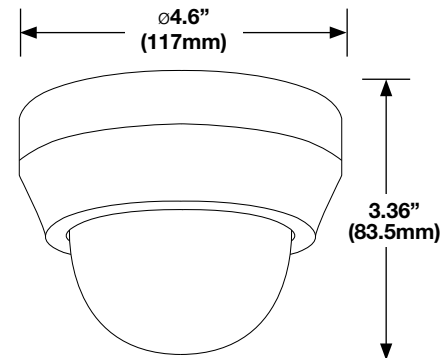

DIMENSIONS

FRONT VIEW