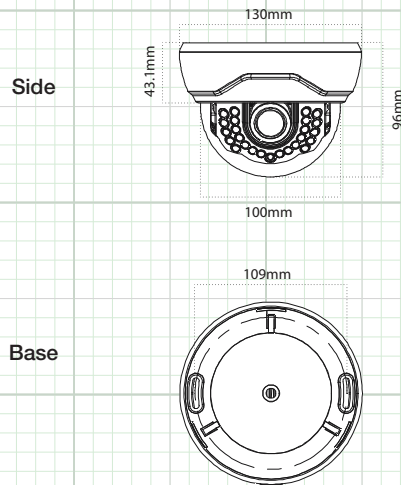

## HD-TVI / 960H, Full HD 1080p Indoor IR Dome Camera

True D/N, DWDR, 1/2.9" Sony CMOS Sensor, 3DNR, UTC, 2.8~12mm, 82' IR Range

TVID212IR  
Shown with White Cover  
(included)

TVID212IR  
Shown with Wall Mount  
(included)

### CAMERA OVERVIEW:

SPECIFICATION	TVID212IR
Image Sensor	1/2.9" Sony CMOS Sensor
Total Pixels	2010 (H) x 1108 (V)
Active Pixels	1944 (H) x 1092 (V)
Resolution	Digital: 1920 x 1080 (1080p), 1280 x 720 (720p) / Analog: 700TVL
Scanning System	Progressive Scan
OSD (Dual Access On Screen Display)	Internal Joystick Controlled / UTC (coaxial control)
Digital WDR (Wide Dynamic Range)	High / Middle / Low / OFF
3D DNR (Digital Noise Reduction)	High / Middle / Low / OFF
Video Output	HD-TVI & 960H Selectable Main Output, 960H Video Test Port
Lens Type - True Day Night	2.8 ~ 12mm Varifocal Auto Iris IR Lens
Sense-up	OFF / x2 - x8
Shutter Speed	Auto / Manual (1/30 ~ 1/60,000)
IR Cut Filter	Built-In Mechanical
Minimum Illumination	Color 0.002 Lux, B/W 0.001
IR LED Count / Range	24 IR LED's / 82' IR Range - 850nm
S/N Ratio	More than 50dB (AGC OFF)
Automatic Gain Control	0 ~ 20 Steps
Sync System	Internal / External (L/L)
Gamma	y = 0.45 typ.
White Balance	Auto / Autoext / Manual
Back Light Compensation	BLC (H/V Position & Size) / OFF
HLC (High Light Compensation)	ON / OFF
Day/Night	Auto_CDS / Color / B&W
Mirror	Rotate / V-Flip / H-Flip / Off
Digital Zoom	ON / OFF (x1 ~ x8)
Languages	English / French / Spanish / German / Italian
Brightness	Adjustable 0 ~ 20
Motion Detection	ON / OFF
Privacy Mask	ON / OFF (16 Zone Selectable)
Power Input	12VDC/24VAC Dual Voltage Power
Power Requirement	Max 600mA w/ IR LED
Reverse Polarity Protection	Yes
Overall Camera Dimensions	5.2" (W) x 3.8" (H)
Weight	Approx. 1.1lb
Operating Temperature	14°F ~ 122°F
Weatherproof Rating	Indoor Only