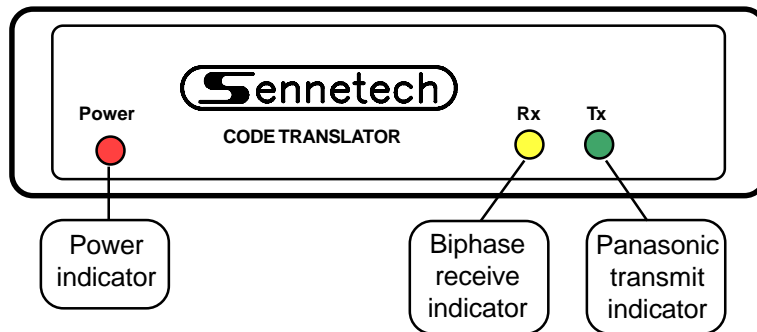

PRODUCT DESCRIPTION

The SCT-1060 is a Bosch biphaser to Panasonic code translator designed to permit control of Panasonic receivers from Bosch controllers. It receives Bosch biphaser code and transmits the appropriate commands in Panasonic RS-485 format. There are four independent Panasonic outputs.

To install the case on the rack mount frame, remove the front panel and the plastic bezel. The rack mount frame takes the place of the bezel as shown below.

SETTING THE SWITCHES

To set the configuration switches, remove the back panel, which is secured by two screws. Then slide the cover back to expose the switches. The switches can be changed while the code translator is powered up and the new settings will take effect immediately.

INSTALLATION

REAR PANEL

FRONT PANEL

The Rx indicator will flash while biphase code is being received. Since biphase code is repeating, it will flash continuously while a camera is being moved. Panasonic code is repeated at a slower rate.

If there is no Rx indication, check that the input is indeed Bosch biphase code and that the input wires are not reversed.

If there is Rx but no Tx, possible causes are:

- The incoming biphase code is not camera control code.
- The command is sent to a camera address that is not in the configured address group.