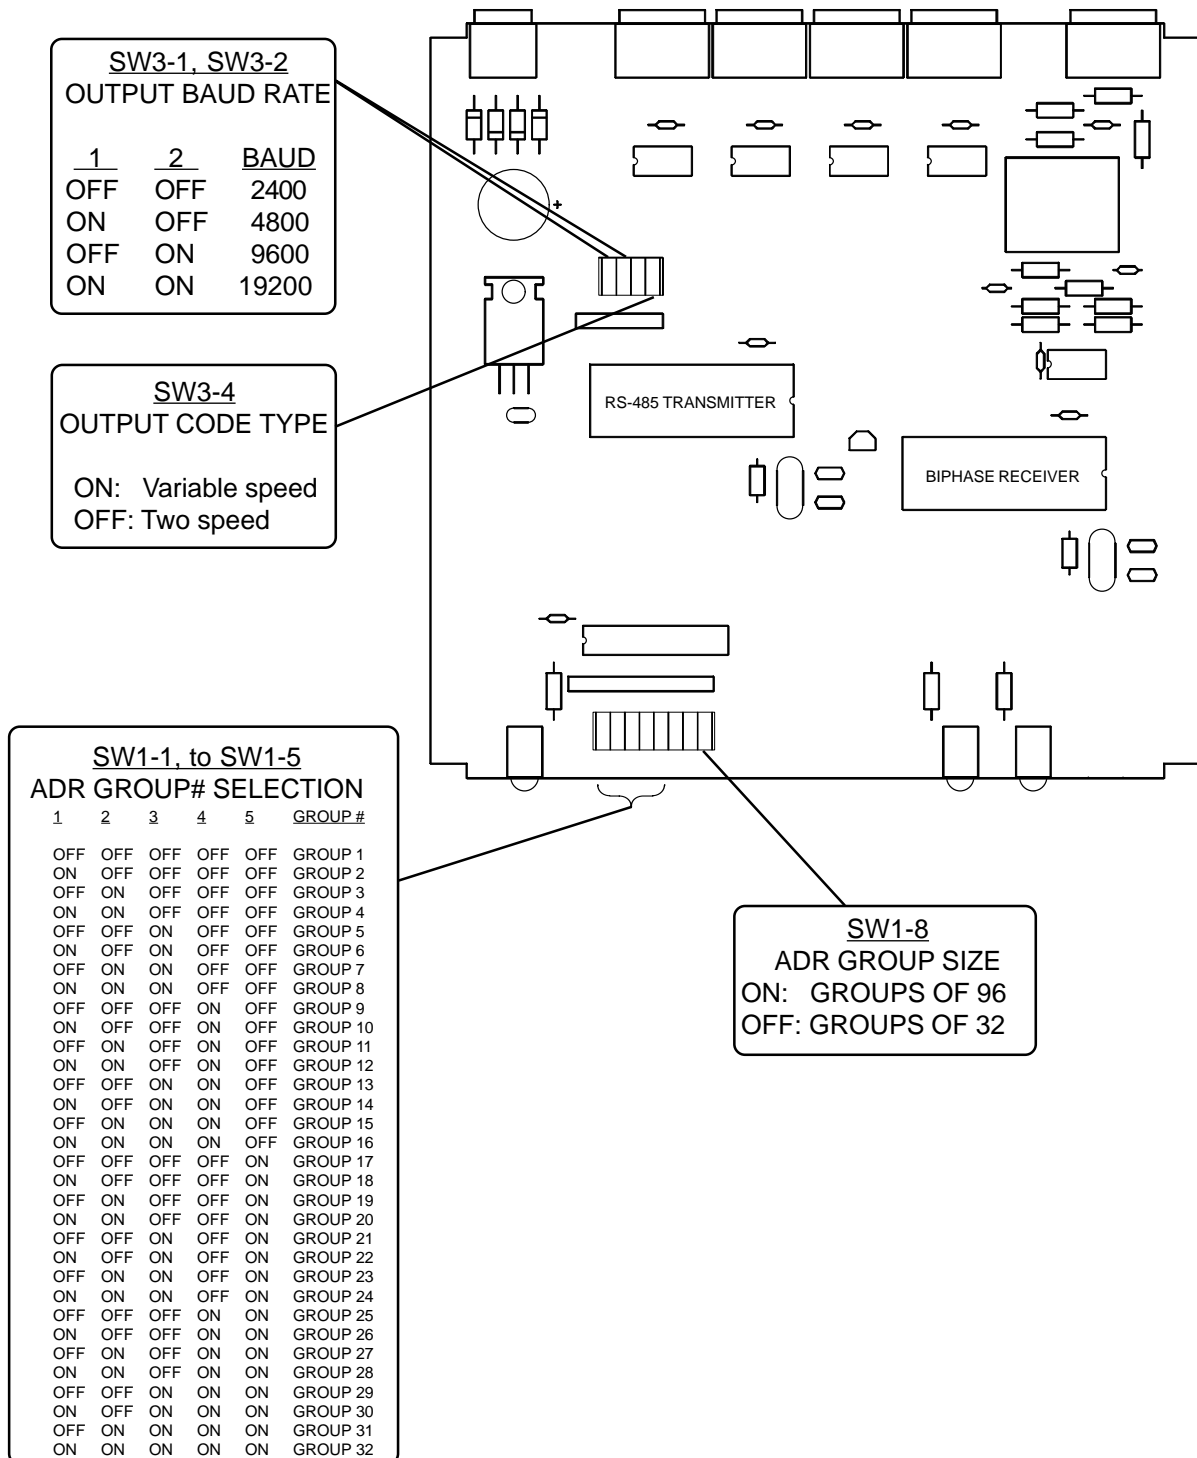

The code translator is contained in a standard 19" electronic housing (one rack unit high). Input and output connections are made with removable screw terminals. Front panel LEDs indicate status of power, receive, and transmit.

The code translator can be programmed via internal switches to offset the biphaser addresses to 1 of 32 groups. This allows the use of higher biphaser addresses.

The Panasonic output baud rate can be set from 2400 baud to 19.2k baud.

Version 1.3 adds an Aux1 On/Off command.

SPECIFICATIONS

SIZE:	19"W x 1.75H x 5.45D
WEIGHT:	1.5 lbs.
POWER:	9Volt to 18Volt AC or DC at .75 Watts
INDICATORS:	Front panel LEDs: Power, Rx, & Tx
BIPHASE INPUT:	(1) 3-pin mating screw terminal connector
PANASONIC OUTPUTS:	(4) 3-pin mating screw terminal connectors

To install the case on the rack mount frame, remove the front panel and the plastic bezel. The rack mount frame takes the place of the bezel as shown below.

SETTING THE SWITCHES

To set the configuration switches, remove the back panel, which is secured by two screws. Then slide the cover back to expose the switches. The switches can be changed while the code translator is powered up and the new settings will take effect immediately.