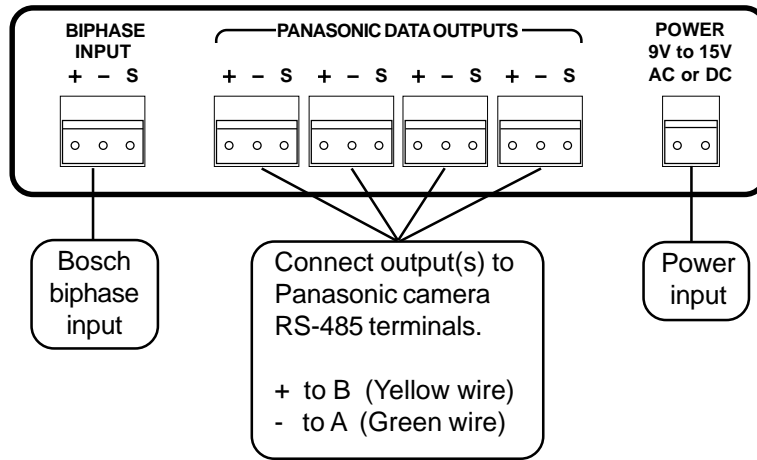

INSTALLATION

REAR PANEL