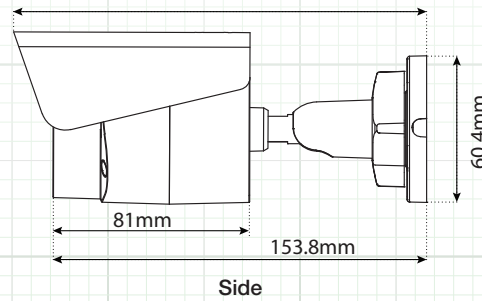

4.0 Megapixel IP, True WDR, Outdoor IR Bullet Camera POE, Full HD 1080P, 4mm IR Lens, 100' IR, IP66

	SPECIFICATION	IP4B
CAMERA	Image Sensor	1/3" Progressive Scan CMOS
	Minimum Illumination	0.028 lux@ F2.0, AGC on / 0 lux with IR
	IRLED Count / Range / Nanometer	30 IR LEDs / 100' Range / 850nm
	Shutter Time	1/3s ~ 1/10,000s
	Lens (IR Corrective)	4mm@F2.0, angle of view: 82°
	Lens Mount	M12
	Camera Bracket Adjustment	3-Axis Design
	Day & Night	Yes - IR Filter with Auto Switch
	DNR (Digital Noise Reduction)	3D DNR
	True Wide Dynamic Range	120dB WDR
	BLC (Backlight Compensation)	Yes, Zone Configurable
	Smart Analytic Features	Line crossing detection, intrusion detection
Region of Interest	Yes	
COMPRESSION	Video Compression	H.264 / MJPEG / H.264+
	H.264 Codec Profile	Main Profile
	Bit Rate	32 Kbps ~ 16 Mbps
	Dual Streaming	Yes
IMAGE	Maximum Image Resolution	2688 x 1520
	Frame Rate	20fps (2688 x 1520), 30fps (1920 x 1080, 1280 x 720)
	Image settings	Compression, Color, Saturation, Brightness, Contrast, Sharpness, Rotate Mode, Privacy Mask
NETWORK	Network Storage	NAS (supports NFS, SMB/CIFS), ANR
	Alarm Trigger	Motion Detection, Line Crossing Detection, Intrusion Detection, Tamper Alarm, Network Disconnect, IP Address Conflict, Storage Exception
	Protocols	TCP/IP, UDP, ICMP, HTTP, HTTPS, FTP, DHCP, DNS, DDNS, RTP, RTSP, RTCP, PPPoE, NTP, UPnP, SMTP, SNMP, IGMP, 802.1X, QoS, IPv6, Bonjour
	System Compatibility	ONVIF (PROFILE S, PROFILE G), PSIA, CGI, ISAPI
	Security Functions	Three level user authentication, password authorization, HTTPS and SSH certificate, IEEE802.1X, basic and digest authentication, watermark, IP address filtering, log-in lockout
	Communication Interface	1 RJ45 10M / 100M Ethernet port
GENERAL	Operating Conditions	-30°C ~ 60°C (-22°F ~ 140°F) humidity 95% or less (non-condensing)
	Housing Color	White/Black Accents
	Housing Material	Heavy Duty Aluminum
	Power Supply	12 VDC ± 10%, PoE (802.3af)
	Power Consumption	Max. 5W
	Weatherproof Rating	IP66
	Dimensions	60.4 x 76.5 x 138.1mm
	Weight	500g (1.1 lbs)
	Certifications	UL / CUL

FEATURES

- Full HD 1080p Real Time Video
- True Wide Dynamic Range - 120dB
- Up to 2688 x 1520 Resolution (20FPS)
- 4mm IR Lens
- POE - Power over Ethernet
- Free CMS & IP Server Software
- 3D Digital Noise Reduction
- Mechanical IR Cut Filter
- 30 IR LED's - 100' IR Range
- ONVIF / PSIA / CGI Compliant
- IP66 Weatherproof
- UL/CUL Certified

INCLUDED ACCESSORIES

1. Quick Guide
1. Software Disc
1. Mounting Template & Hardware Packet

Note: Specification subject to change without notice