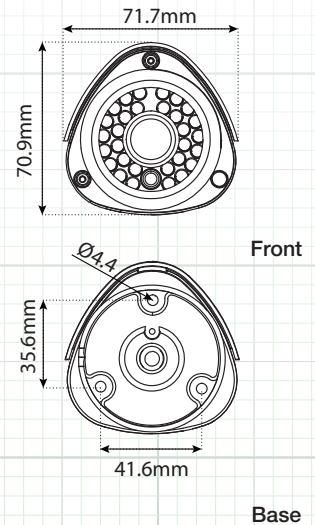

4.0 Megapixel IP, True WDR, Outdoor IR Bullet Camera POE, Full HD 1080P, 4mm IR Lens, 100' IR, IP66

	SPECIFICATION	IP4B
CAMERA	Image Sensor	1/3" Progressive Scan CMOS
	Minimum Illumination	0.028 lux@ F2.0, AGC on / 0 lux with IR
	IRLED Count / Range / Nanometer	30 IR LEDs / 100' Range / 850nm
	Shutter Time	1/3s ~ 1/10,000s
	Lens (IR Corrective)	4mm@F2.0, angle of view: 82°
	Lens Mount	M12
	Camera Bracket Adjustment	3-Axis Design
	Day & Night	Yes - IR Filter with Auto Switch
	DNR (Digital Noise Reduction)	3D DNR
	True Wide Dynamic Range	120dB WDR
	BLC (Backlight Compensation)	Yes, Zone Configurable
	Smart Analytic Features	Line crossing detection, intrusion detection
Region of Interest	Yes	
COMPRESSION	Video Compression	H.264 / MJPEG / H.264+
	H.264 Codec Profile	Main Profile
	Bit Rate	32 Kbps ~ 16 Mbps
	Dual Streaming	Yes
IMAGE	Maximum Image Resolution	2688 x 1520
	Frame Rate	20fps (2688 x 1520), 30fps (1920 x 1080, 1280 x 720)
	Image settings	Compression, Color, Saturation, Brightness, Contrast, Sharpness, Rotate Mode, Privacy Mask
NETWORK	Network Storage	NAS (supports NFS, SMB/CIFS), ANR
	Alarm Trigger	Motion Detection, Line Crossing Detection, Intrusion Detection, Tamper Alarm, Network Disconnect, IP Address Conflict, Storage Exception
	Protocols	TCP/IP, UDP, ICMP, HTTP, HTTPS, FTP, DHCP, DNS, DDNS, RTP, RTSP, RTCP, PPPoE, NTP, UPnP, SMTP, SNMP, IGMP, 802.1X, QoS, IPv6, Bonjour
	System Compatibility	ONVIF (PROFILE S, PROFILE G), PSIA, CGI, ISAPI
	Security Functions	Three level user authentication, password authorization, HTTPS and SSH certificate, IEEE802.1X, basic and digest authentication, watermark, IP address filtering, log-in lockout
	Communication Interface	1 RJ45 10M / 100M Ethernet port
GENERAL	Operating Conditions	-30°C ~ 60°C (-22°F ~ 140°F) humidity 95% or less (non-condensing)
	Housing Color	White/Black Accents
	Housing Material	Heavy Duty Aluminum
	Power Supply	12 VDC ± 10%, PoE (802.3af)
	Power Consumption	Max. 5W
	Weatherproof Rating	IP66
	Dimensions	60.4 x 76.5 x 138.1mm
	Weight	500g (1.1 lbs)
	Certifications	UL / CUL

FEATURES

- Full HD 1080p Real Time Video
- True Wide Dynamic Range - 120dB
- Up to 2688 x 1520 Resolution (20FPS)
- 4mm IR Lens
- POE - Power over Ethernet
- Free CMS & IP Server Software
- 3D Digital Noise Reduction
- Mechanical IR Cut Filter
- 30 IR LED's - 100' IR Range
- ONVIF / PSIA / CGI Compliant
- IP66 Weatherproof
- UL/CUL Certified

INCLUDED ACCESSORIES

1. Quick Guide
1. Software Disc
1. Mounting Template & Hardware Packet

Note: Specification subject to change without notice