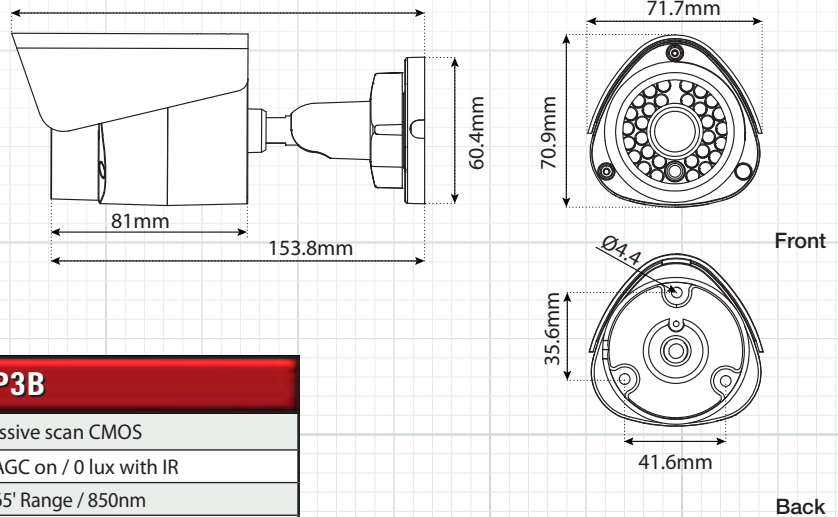

3.0 Megapixel IP Outdoor IR Bullet Camera

POE, Full HD 1080P, 4mm IR Lens, DWDR, 65' IR, IP66

| | SPECIFICATION | IP3B |
|----------------|---------------------------------|---|
| CAMERA | Image Sensor | 1/3" progressive scan CMOS |
| | Minimum Illumination | 0.19 lux@ F2.0, AGC on / 0 lux with IR |
| | IRLED Count / Range / Nanometer | 30 IR LEDs / 65' Range / 850nm |
| | Shutter Time | 1/30s ~ 1/100,000s |
| | Lens (IR Corrective) | 4mm@F2.0, angle of view: 70° |
| | Lens Mount | M12 |
| | Camera Bracket Adjustment | 3-Axis Design |
| | Day & Night | Yes - ICR Filter with Auto Switch |
| | DNR (Digital Noise Reduction) | 3D DNR |
| COMPRESSION | WDR (Wide Dynamic Range) | Digital WDR |
| | BLC (Backlight Compensation) | Yes, Zone Configurable |
| | Video Compression | H.264 / MJPEG |
| IMAGE | H.264 Codec Profile | Main Profile |
| | Bit Rate | 32 Kbps ~ 16 Mbps |
| | Dual Streaming | Yes |
| IMAGE | Maximum Image Resolution | 2048 x 1536 |
| | Frame Rate | 60Hz: 15fps (2048 x 1536), 30fps (1920 x 1080), 30fps (1280 x 720) |
| NETWORK | Image settings | Saturation, Brightness, Contrast adjustable through client software or web browser |
| | Network Storage | Compatible |
| | Alarm Trigger | Motion detection, tampering alarm |
| | Protocols | TCP/IP, HTTP, DHCP, DNS, DDNS, RTP, RTSP, PPPoE, SMTP, NTP, SNMP, HTTPS, FTP, 802.1x, Qos |
| | System Compatibility | ONVIF, PSIA, CGI |
| | Security Functions | User authentication, reset button, dual stream, heartbeat, mirror, watermark |
| GENERAL | Communication Interface | 1 RJ45 10M / 100M ethernet port |
| | Operating Conditions | -30°C ~ 60°C (-22°F ~ 140°F) humidity 95% or less (non-condensing) |
| | Housing Color | White/Black Accents |
| | Housing Material | Heavy Duty Aluminum |
| | Power Supply | 12 VDC ± 10%, PoE (802.3af) |
| | Power Consumption | Max. 5W (7W with ICR on) |
| | Weatherproof Rating | IP66 |
| | Dimensions | 60.4 x 76.5 x 138.1mm |
| | Weight | 463g (1.0lbs) |
| Certifications | UL / CUL | |