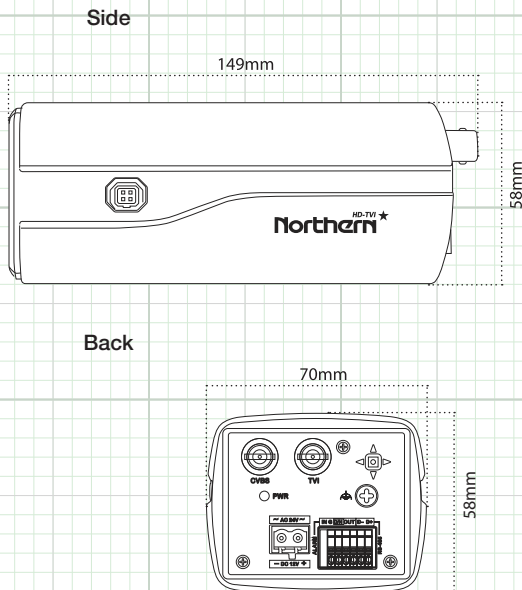

CAMERA OVERVIEW:

INCLUDED ACCESSORIES:

1. User Manual
1. C-CS Mounting Adapter
1. Power Connector

SPECIFICATION	TVIBXWDR
Image Sensor	2MP 1/3" Progressive Scan CMOS
Active Pixels	1920(H)*1080(V)
Resolution	1920 x 1080 (1080p) / 1280 x 720 (720p)
Scanning System	Progressive Scan
OSD (On Screen Display)	Back Panel Joystick / UTC Controlled (coaxial control)
True WDR (Wide Dynamic Range)	120dB
3D Digital Noise Reduction	2DNR + 3DNR (Adjustable)
Video Output	HD-TVI & 960H BNC Video Connections
Lens Type	Accepts C/CS Mount (CS Adapter Included)
Sense-up	Auto (x2 ~ x32 Adjustable) / OFF
Shutter Speed	Auto / FLK / 1/30s ~ 1/50,000s
IR Cut Filter	Yes - Built in Mechanical
Minimum Illumination	Color: 0.01 Lux @ (F1.2,AGC ON) / B&W: 0.001 Lux @ (F1.2,AGC ON)
S/N Ratio	More than 52dB
Automatic Gain Control	(0~15) Adjustable
Sync System	Internal Synchronization
White Balance	ATW / AWC-SET / MANUAL
Back Light Compensation	BLC / HSBLC / OFF / WDR
HSBLC	4 Zone (Adjustable)
Day/Night	Color / BW / EXT
Mirror	Mirror / V-Flip / Rotate / Of
Digital Zoom	(x2 ~ x62) Adjustable
Languages	English/ Japanese/ CHN1/ CHN2/ Korean/ German/ French/ Italian Spanish/ Polish/ Russian/ Portuguese/ Dutch/ Turkish/ Hebrew/ Arabic
Brightness	(1~100) Adjustable
Motion Detection	On/Off, Maximum 4 Zones
Privacy Mask	On/Off, Maximum 8 Zones
Alarm	1-In / 1-Out
RS-485	Yes
Power Input	12 VDC±15%, 24 VAC±15%
Power Requirement	Max. 4.5W
Overall Camera Dimensions	70 x 58 x 149 mm (2.7" x 2.3" x 5.85")
Weight	Approx 0.9lb / 400g
Operating Temperature	-10°C - 60°C (-14°F - 140°F)
Weatherproof Rating	Indoor Only
Certifications	UL / CUL Certified