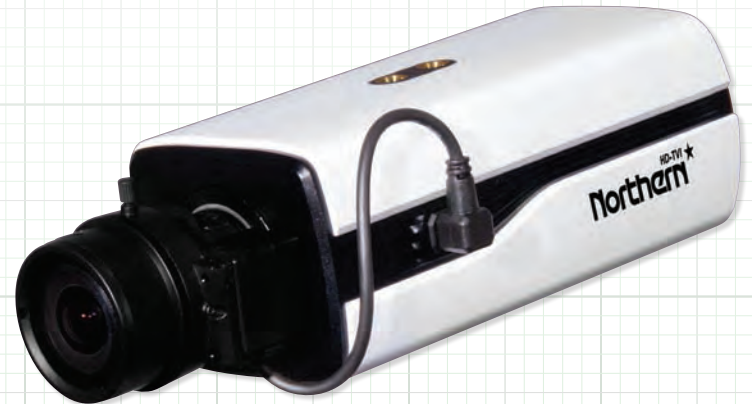

HD-TVI / 960H, Full HD 1080p True WDR Box Camera OSD - UTC - 1/3" CMOS - 3DNR - UL/CUL - Lens Sold Separately

FEATURES:

- ◆ 1/3" - 2MP CMOS Sensor
- ◆ Full HD 1080p Resolution
- ◆ TVI & 960H Video Outputs
- ◆ Accepts C/CS Lenses (Lens sold Separately)
- ◆ True Wide Dynamic Range
- ◆ True D/N Mechanical IR Cut Filter
- ◆ Joystick & UTC Controllable OSD
- ◆ Sense-up / Slow Shutter Speed
- ◆ 12VDC/24VAC Dual Voltage Power
- ◆ 3D Digital Noise Reduction
- ◆ Alarm In-Out / RS-485
- ◆ Top & Bottom Mounting Holes
- ◆ Indoor Only
- ◆ UL/CUL Certified