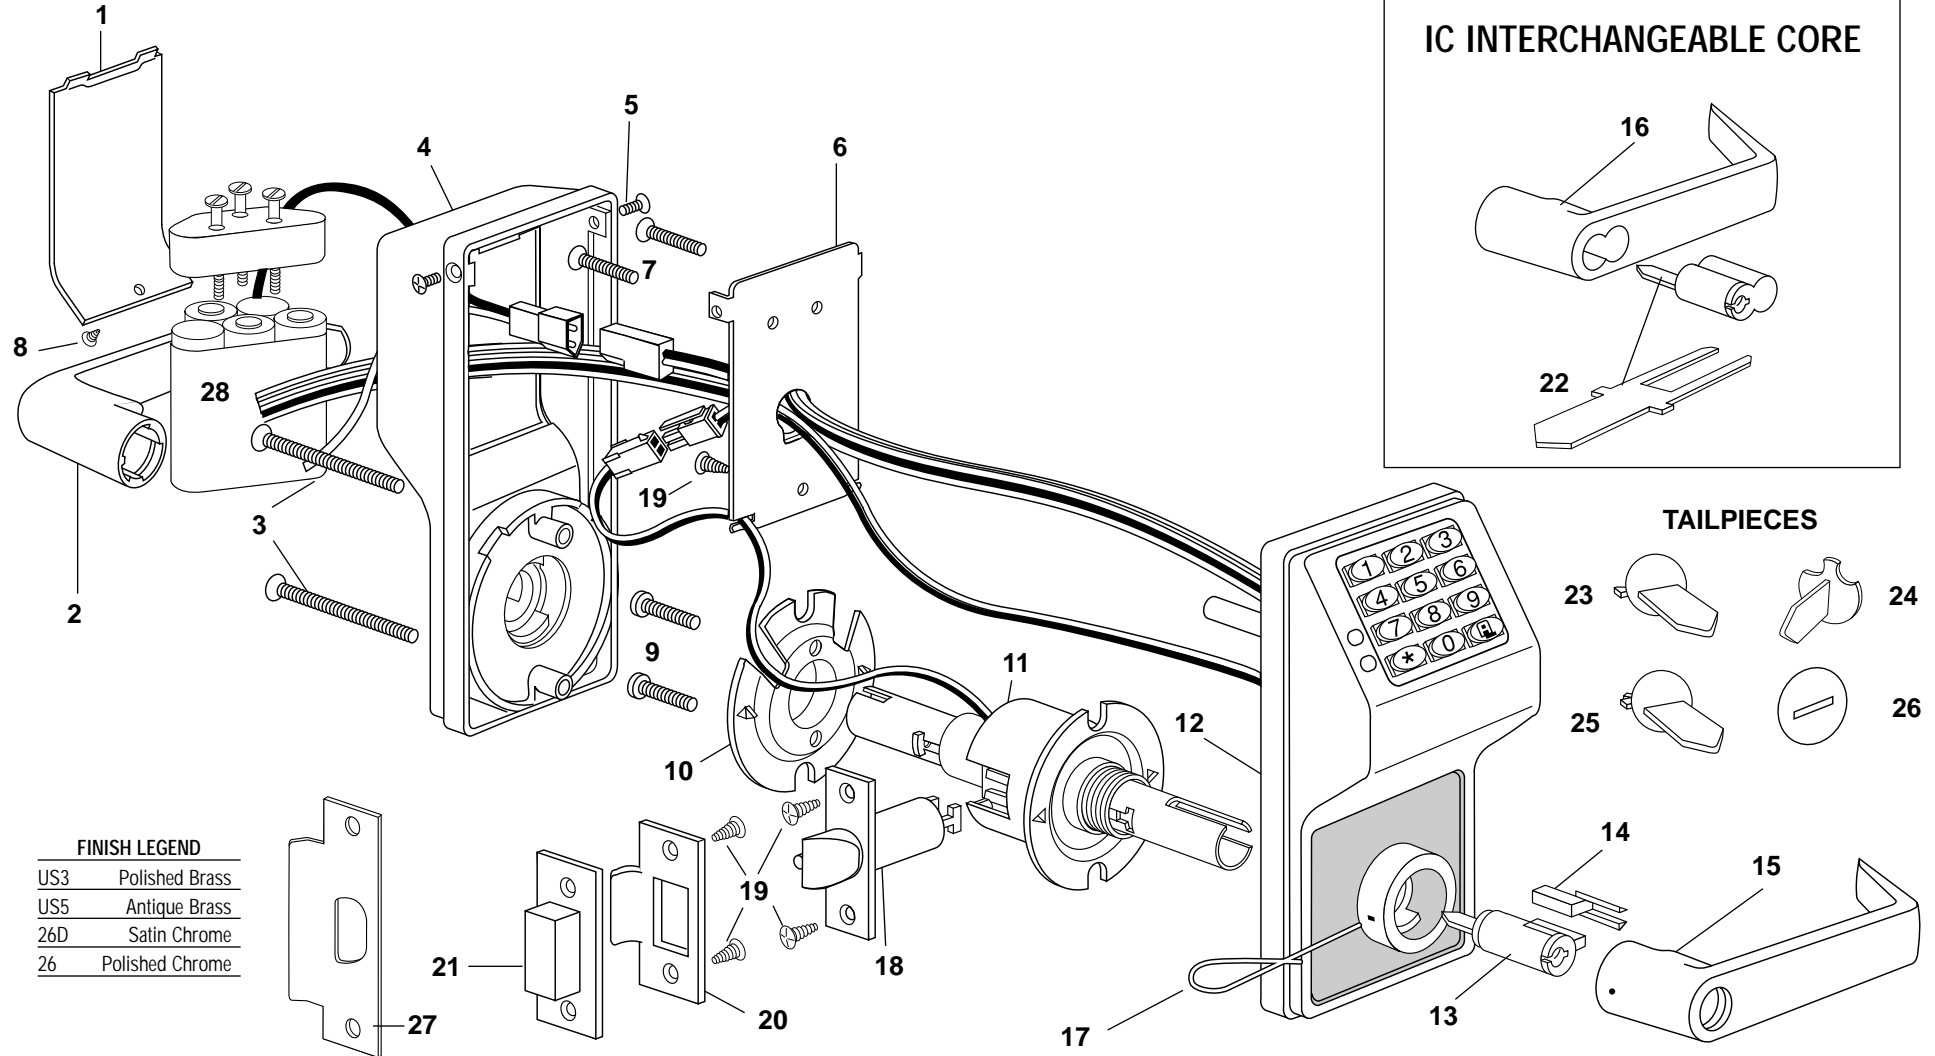

# MODEL DL 2700WP LEVER SETS PARTS LIST

Standard Cylinder and Interchangeable Core Models

Key Part No.	Description
1a	HW592-US3 Battery Cover
1b	HW592-US5 Battery Cover
1c	HW592-26D Battery Cover
1d	HW592-26 Battery Cover
2a	HW615-US3 Inside Lever
2b	HW615-US5 Inside Lever
2c	HW615-26D Inside Lever
2d	HW615-26 Inside Lever
<b>Thru Bolt/10-32x2-1/2", (2)</b>	
3a	SC458-US3 Flat Hd.,PH,MS
3b	SC458-US5 Flat Hd.,PH,MS
3c	SC458-26D Flat Hd.,PH,MS
3d	SC458-26 Flat Hd.,PH,MS
4a	S6044-US3 Inside Housing Ass'y
4b	S6044-US5 Inside Housing Ass'y
4c	S6044-26D Inside Housing Ass'y
4d	S6044-26 Inside Housing Ass'y
<b>Inside Mounting Screws (2)</b>	
5a	P1526-US3 #6-32x3/8", Oval Hd
5b	P1526-US5 #6-32x3/8", Oval Hd
5c	P1526-26D #6-32x3/8", Oval Hd
5d	P1526-26 #6-32x3/8", Oval Hd
6	HW594 Inside Mounting Plate
<b>Inside Mounting Plate Screws (2)</b>	
7	SC459 #8-32 x 1", Flat Hd., PH, MS
8a	P5851-26D #4-40x1/4", Flat Hd., PH, MS
8b	P5851-US3 #4-40x1/4", Flat Hd., PH, MS
<b>Inside Rose Screws (2)</b>	
9	SC457 #10-32 x 1", w/#8 Pan Hd, PH, MS
10	HW564 Inside Rose
11	S6045 Lock Body Assembly
11A	S6046 IC Lock Body Assembly
12a	S6054-US3 Outside Housing Ass'y
12b	S6054-US5 Outside Housing Ass'y
12c	S6054-26D Outside Housing Ass'y
12d	S6054-26 Outside Housing Ass'y

Key Part No.	Description
16d	HW616-26 Outside Lever-IC Core
17	HW618 Lever Release Pin
18a	S6034-US3 Latch - 2-3/4" Backset
18b	S6034-US5 Latch - 2-3/4" Backset
18c	S6034-26D Latch - 2-3/4" Backset
18d	S6034-26 Latch - 2-3/4" Backset
18e	S6035-US3 Latch - 2-3/8" Backset
18f	S6035-US5 Latch - 2-3/8" Backset
18g	S6035-26D Latch - 2-3/8" Backset
18h	S6035-26 Latch - 2-3/8" Backset