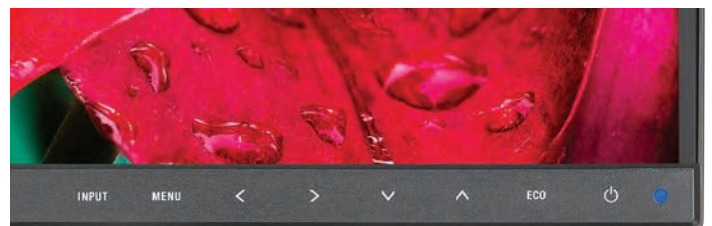

### IT-Friendly Features

Customize Setting allows both users and IT administrators to set and restore preferred settings with just one touch, contributing to a free-seating business environment.

The optional NaViSet™ Administrator 2.0 software offers an intuitive graphical interface, allowing for easy adjustment of display settings via mouse and keyboard. NaViSet Administrator provides all the advanced control to remotely located IT professionals.