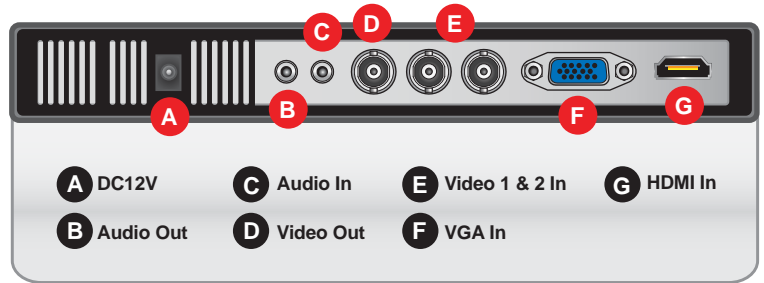

SPECIFICATIONS

22RCE	
Display	
Screen Size	21.5 Inch
Max. Resolution	1920 x 1080 @ 60Hz
Pixel Pitch	0.2482 x 0.2482mm
Brightness	250cd/m²
Contrast Ratio	1000 : 1
Aspect Ratio	16 : 9
Viewing Angle (H/V)	170° / 160°
Display Color	16.7 Million
Response Time	< 5ms
Video System	NTSC / PAL
Interface	
Video In (BNC Type)	2 In
Video Out (BNC Type)	1 Out
HDMI In	1 In
VGA In (15Pin D-Sub)	1 In
Audio In (RCA Type)	1 In
Audio Out (RCA Type)	1 Out
Transmitter	
Remote Control	Yes
Audio	
Built-in Speakers	Yes (2W x 2)
Features	
Filter Type	3D Comb Filter
Multi Language	English, Chinese
General	
Outline Dimension (W x H x D)	20.39" x 12.54" x 1.91" (w/o stand)
Net Weight	6.6 lbs (w/ stand)
Material / Color	Plastic / Black
Desk Top Stand	Yes
Part / Labor	3year / 3year
Power	DC 12V / 3A, Less then 30W
Operating Temperature	0° - 40° C / 32° - 104° F
Storage Temperature	-20° - 60° C / -4° - 140° F
Mounts	
VESA™ Mount Size	75 x 75mm
Wall	WB-5, WB-10, WB-30, WB-31
Ceiling	CMK-01

INPUT INTERFACE