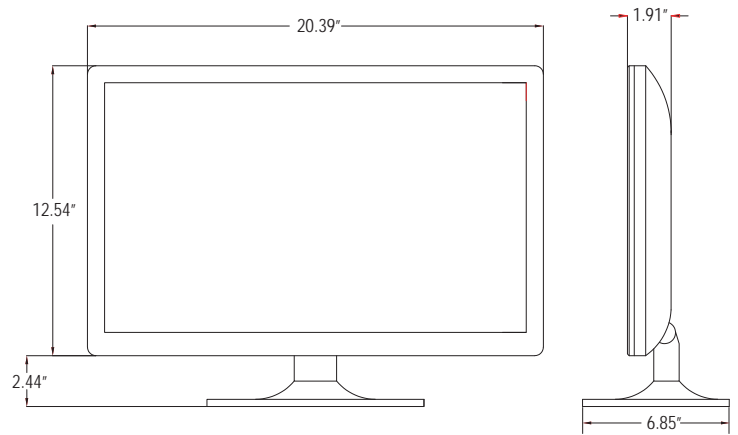

DIMENSIONS