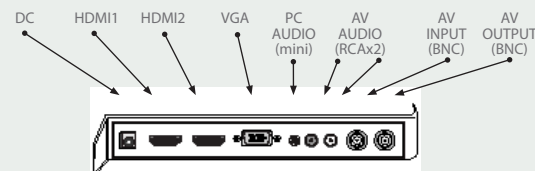

Security Rated Widescreen LED Monitor

23.6" LED MONITOR w/ 2x HDMI, VGA, BNC, Audio & 3DNR

23.6"

SPECIFICATION	LED23HDMI
Video System	NTSC/PAL (Auto Sensing)
Resolution	1920 x 1080 (1080p)
3D Comb Filter	Yes
3D De-Interlace	Yes
OSD (On-screen Display)	Yes
Backlight	LED
Active Display Area	23.6" Diagonally
Impedance	75 OHM Self Terminating
Video Input Signals	Composite Video, VGA, HDMI x2
Aspect Ratio	16:9 HDMI / 16:9 & 4:3 Selectable VGA & BNC
Pixel Pitch	0.2715 x 0.2715 (mm)
Color Depth	16.7 Million
Brightness	280 cd/m2
Contrast Ratio	10,000:1
Viewing Angle (H/V)	170° / 160°
Response Time	5ms
Auto Adjustment	Yes
Certificates	FCC, CE, ROHS
Languages	English, German, French, Italian, Spanish
Input Voltage (Power Supply)	AC 100-240V 50/60HZ
Power Supply Output Voltage	12 Volts DC @ 4.1Amp
Power Consumption	25 Watt Max
Video Connections	BNC In/Out, VGA, HDMI x2
Audio Connections	RCA (2x -Stereo) PC Audio
Dimensions (with stand) (H x W x D)	16.9" x 22.9" x 6.9"
Weight	10.1lb
VESA Mounting	Yes (100 x 100)
Operating Temperature	32°F ~ 104°F

FEATURES

- ◆ LED Backlight
- ◆ 3D Comb Filter
- ◆ 3D De-Interlace
- ◆ Includes 6' HDMI and VGA Cables
- ◆ Up to 1920 x 1080 Resolution (1080p)
- ◆ 3DNR Digital Noise Reduction
- ◆ Two HDMI Inputs
- ◆ VGA and Looping BNC Video Inputs
- ◆ Stereo RCA Audio Inputs
- ◆ PC Audio Input
- ◆ Low Power Consumption
- ◆ Super Fast 5ms Response Time
- ◆ Full OSD Control of all Monitor Functions
- ◆ 16:9 Aspect Ratio
- ◆ Vesa Mounting (100 x 100)

INCLUDED / ACCESSORIES

1. 6' HDMI Cable
1. 6' VGA Cable
1. 12 Volts DC Power Supply/Power Cord
1. User Manual

REAR PANEL CONNECTIONS

Monitor Dimensions:

LED23HDMI