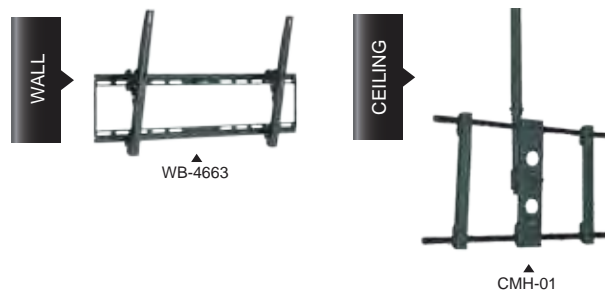

OPTIONAL MOUNTS