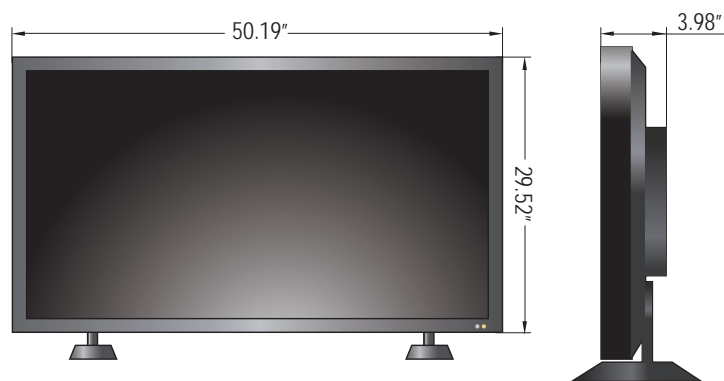

DIMENSIONS