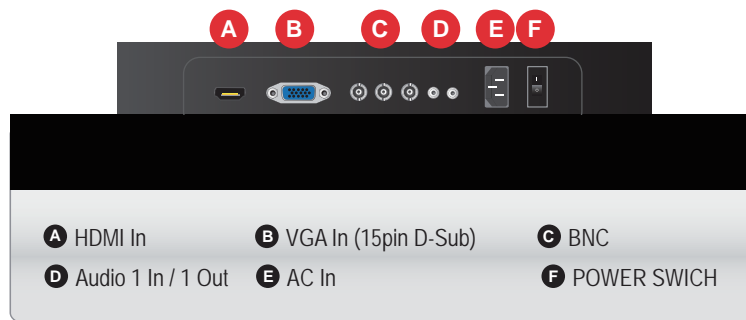

SPECIFICATIONS

55RCE	
Display	
Screen Size	55 Inch
Max. Resolution	1920 x 1080 @ 60Hz
Pixel Pitch	0.630 x 0.630mm
Brightness	300cd/m²
Contrast Ratio	5000 : 1
Aspect Ratio	16 : 9
Viewing Angle (H/V)	178° / 178°
Display Color	16.7 Million
Response Time	< 6.5ms
Video System	NTSC / PAL
Interface	
Video In (BNC Type)	2 In
Video Out (BNC Type)	1 Out
HDMI In	1 In
VGA In (15Pin D-Sub)	1 In
Audio In (RCA Type)	1 In / 1 Out
Transmitter	
Remote Control	Yes
Audio	
Built-in Speakers	Yes (3W x 2)
Features	
Multi Language	English
General	
Outline Dimension (W x H x D)	50.19" x 29.52" x 3.98" (w/o stand)
Net Weight	80.63 lbs
Material Type	Metal
Material Color	Black
Desk Top Stand	Yes (Foot Stand)
Environment	
Consumption: < On	< 150W
Standby Mode	< 1W
Electrical Rating	AC100~240V (50/60Hz)
Operating Temperature	0° ~ 40° C / 32° ~ 104° F
Storage Temperature	-20° ~ 60° C / -4° ~ 140° F
Mounts	
VESA™ Mount Size	200 x 200mm, 700 x 200mm
Wall	WB-4663
Ceiling	CMH-01

INPUT INTERFACE