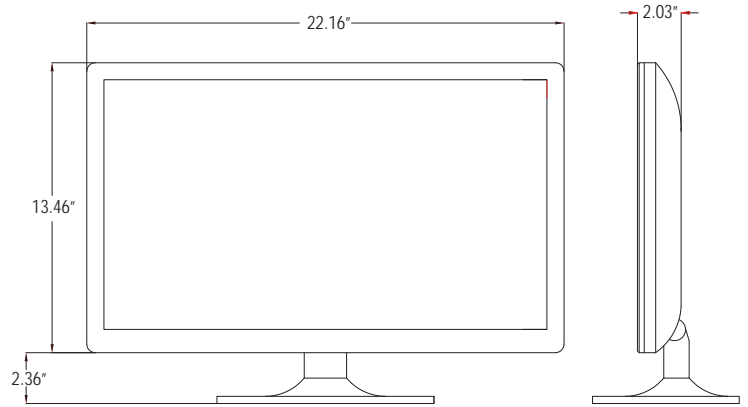

DIMENSIONS