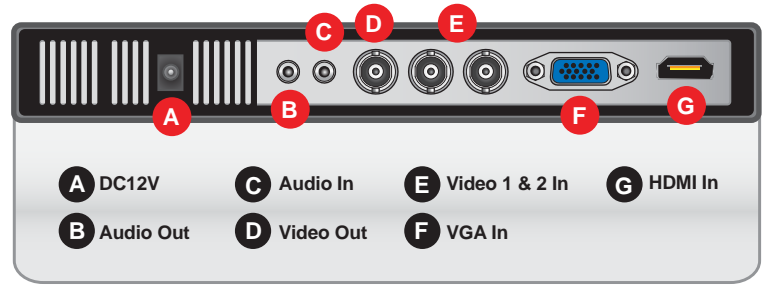

SPECIFICATIONS

24RCE	
Display	
Screen Size	23.6 Inch
Max. Resolution	1920 x 1080 @ 60Hz
Pixel Pitch	0.2715 x 0.2715mm
Brightness	250cd/m²
Contrast Ratio	1000 : 1
Aspect Ratio	16 : 9
Viewing Angle (H/V)	170° / 160°
Display Color	16.7 Million
Response Time	< 5ms
Video System	NTSC / PAL
Interface	
Video In (BNC Type)	2 In
Video Out (BNC Type)	1 Out
HDMI In	1 In
VGA In (15Pin D-Sub)	1 In
Audio In (RCA Type)	1 In
Audio Out (RCA Type)	1 Out
Transmitter	
Remote Control	Yes
Audio	
Built-in Speakers	Yes (2W x 2)
Features	
Filter Type	3D Comb Filter
Multi Language	English, Chinese
General	
Outline Dimension (W x H x D)	21.16" x 13.46" x 2.03" (w/o stand)
Net Weight	7.7 lbs (w/ stand)
Material / Color	Plastic / Black
Desk Top Stand	Yes
Part / Labor	2year / 2year
Power	DC 12V / 3A, Less then 30W
Operating Temperature	0° - 40° C / 32° - 104° F
Storage Temperature	-20° - 60° C / -4° - 140° F
Mounts	
VESA™ Mount Size	75 x 75mm
Wall	WB-5, WB-10, WB-30, WB-31
Ceiling	CMK-01

INPUT INTERFACE