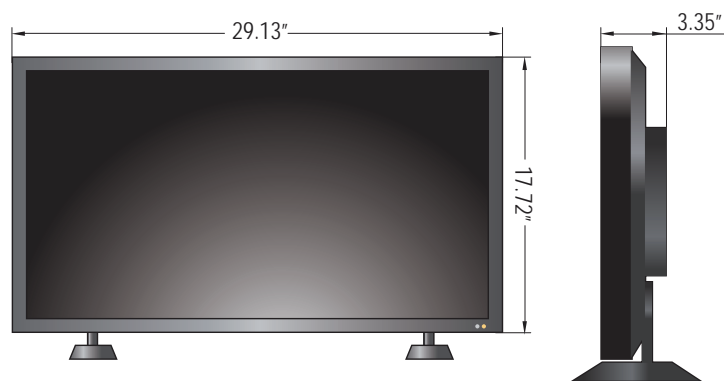

DIMENSIONS