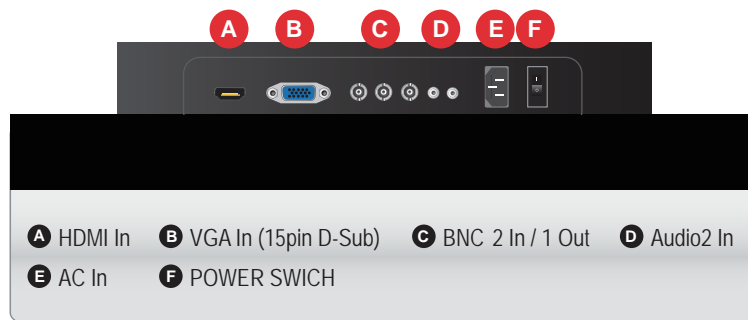

SPECIFICATIONS

32RCE	
Display	
Screen Size	32 Inch
Max. Resolution	1920 x 1080 @ 60Hz
Pixel Pitch	0.364 x 0.364mm
Brightness	300cd/m²
Contrast Ratio	5000 : 1
Aspect Ratio	16 : 9
Viewing Angle (H/V)	178° / 178°
Display Color	1.07 Billion
Response Time	< 8ms
Video System	NTSC / PAL
Interface	
CVBS In (BNC Type)	2 In
CVBS Out (BNC Type)	1 Out
HDMI In	1 In
VGA In (15Pin D-Sub)	1 In
CVBS Audio In	1 In
PC Audio Out	1 Out
Transmitter	
Remote Control	Yes
Audio	
Built-in Speakers	Yes (3W x 2)
Features	
Multi Language	English
General	
Outline Dimension (W x H x D)	29.13" x 17.72" x 3.35" (w/o stand) 29.13" x 20.85" x 8.82" (w/ stand)
Net Weight	36.9 lbs
Material Type	Metal
Material Color	Black
Desk Top Stand	Yes (Foot Stand)
Part / Labor	2year / 2year
Environment	
Consumption: < On	< 80W
Standby Mode	< 1W
Electrical Rating	AC100~240V (50/60Hz)
Operating Temperature	0° ~ 40° C / 32° ~ 104° F
Storage Temperature	-20° ~ 60° C / -4° ~ 140° F
Mounts	
VESA™ Mount Size	200 x 200mm
Wall	WB-2642
Ceiling	CMH-01

INPUT INTERFACE