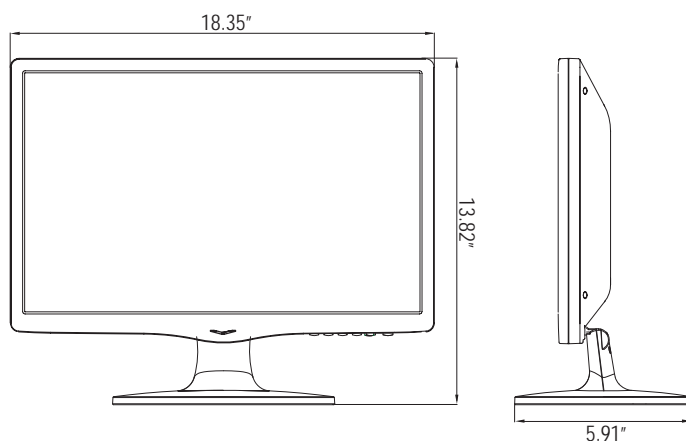

DIMENSIONS