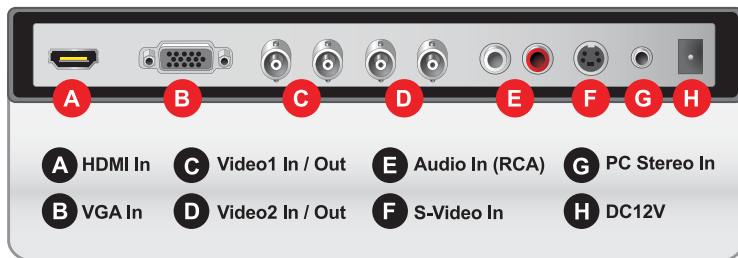

INPUT INTERFACE