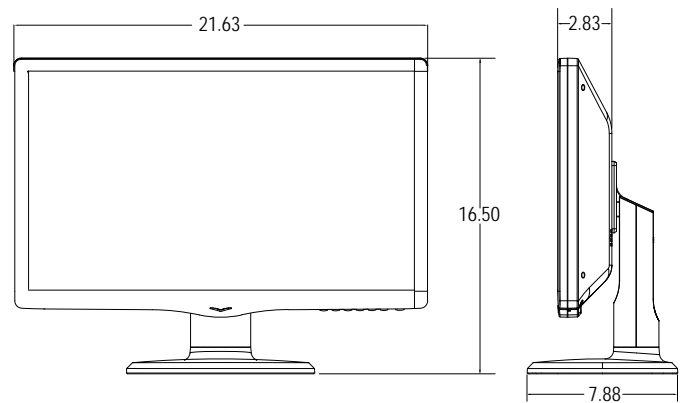

DIMENSIONS