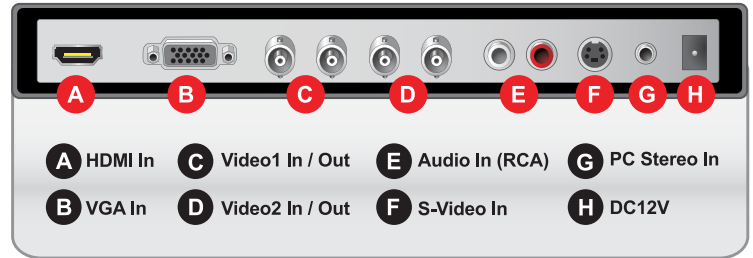

INPUT INTERFACE