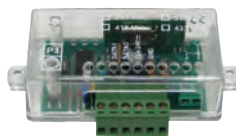

WRW

Wiegand Wireless Receiver

- 26-bit Wiegand output
- Power: 12 or 24V (AC or DC)
- Dimensions: 105 x 45 x 28mm (4.3 x 1.75 x 1.1in)
- Compatible with Centaur or any 26-bit Wiegand-capable systems