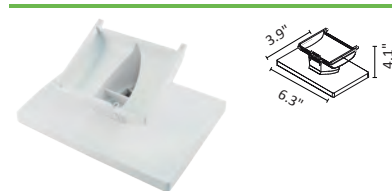

Net2 Entry - Monitor desk-mount stand

Sales code 337-847-US
More information <http://paxton.info/1908>

All information and specifications correct at the point of publication, but may be subject to change without notice.