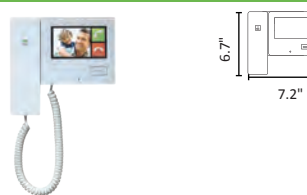

Net2 Entry - Monitor

Sales code 337-286-US
More information <http://paxton.info/1908>