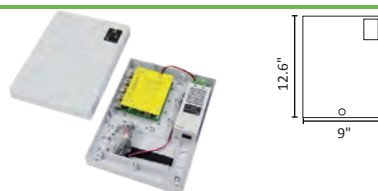

Net2 Entry - VR panel, surface mount

Sales code 337-937-US
More information <http://paxton.info/1908>

Net2 Entry - VR panel, flush mount

Sales code 337-957-US
More information <http://paxton.info/1908>

Net2 Entry - VR panel, surface mount with rain hood

Sales code 337-967-US
More information <http://paxton.info/1908>

Net2 Entry - Panel

Sales code 337-837-US
More information <http://paxton.info/1908>

Net2 Entry - Monitor

Sales code 337-286-US
More information <http://paxton.info/1908>

Net2 Entry - Control unit

Sales code 337-727-US
More information <http://paxton.info/1908>

Net2 Entry - Extension switch

Sales code 337-773-US
More information <http://paxton.info/1908>

Net2 Entry - Panel flush-mount backbox