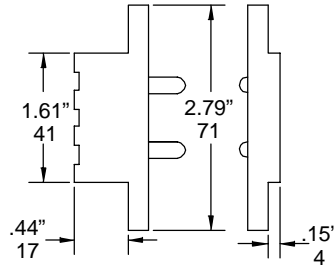

ROFU[®] TRANSFORMERS, RECTIFIERS AND CURRENT TRANSFERS

- 10305-LA 2 pin Rating—1.5 amps 42 V
- 10306-LA 3 pin Rating—1.5 amps 42 V
- 10318 Door Cord, flexible, stainless, for cable up to Dia. 22" (5.75mm) length 12" (300mm)
- 9112 Plug-in transformer, input: 120 VAC; output: 12 VAC/ 1.0 amp.
- 9112D Plug-in transformer, input: 120 VAC; output: 12 VDC/ 1.0 amp.
- 9116 Plug-in transformer, input: 120 VAC; output: 16 VAC/.7 amp.
- 9124 Plug-in transformer, input: 120 VAC; output: 24 VAC/.42 amp.

Model 10306 LA

Model 10305 LA

Model 10318

Model 9112D

Model 9112 / 9124

Model 9116

NOT TO SCALE - TECHNICAL DATA SUBJECT TO CHANGE WITHOUT NOTICE