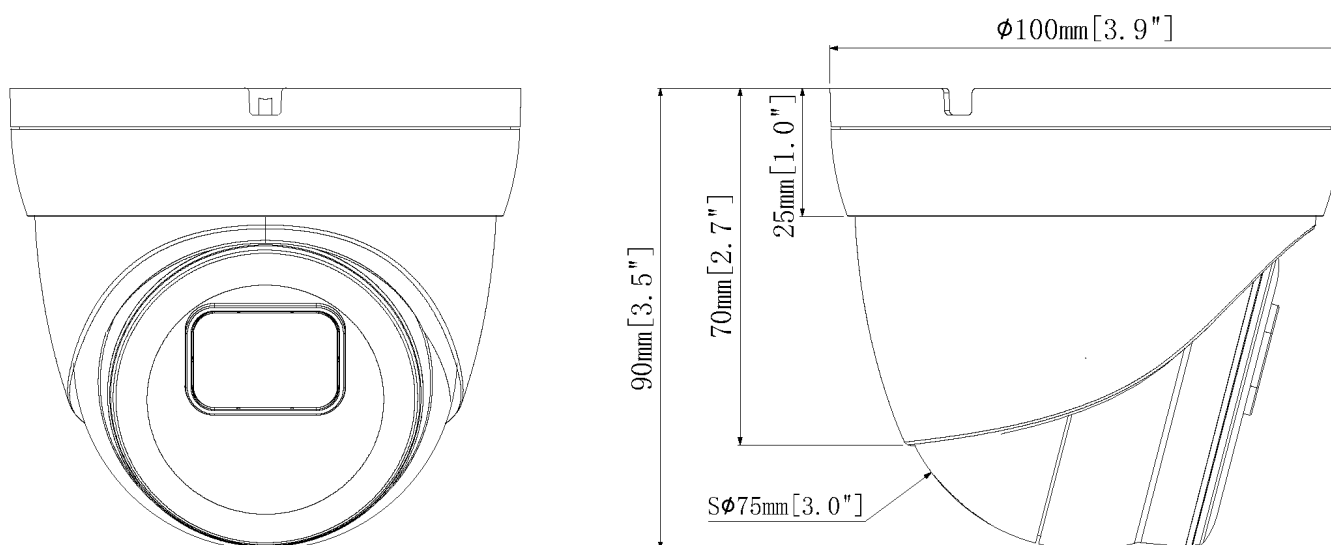

General	
Color / Material	White / Metal
Dimensions (Ø x H)	Ø 100 x 90 mm (Ø 3.9" x 3.5")
Weight	420 g (0.93 lb)
Ingress Protection	IP66
Regulatory	FCC and RoHS compliant
Web Interface	
Installation Management	Web-based configuration
Maintenance	Firmware upgrade through Web Browser or Utility
Access from Web Browser	Live View, Change Stream, AI Alarm Play, Color, Stop, Original Proportions, Stretch, Full Screen, Record, Capture, Digital Zoom, Audio, Pixel Counter
Language	English / German / Spanish / French / Japanese / Italian / Portuguese / Russian / Turkish
Software Application	
Software Supported	Coming soon
Smart Device Access	Coming soon
Live Viewing	IE10/11 Safari V12.1 or later Firefox V52 or later Google chrome V57 or later Edge V79 or later

Note: Product design and specifications are subject to change without notice.

USA Vision Products Supported

- Standalone Network Video Recorder: UA-SNVR1810-P / UA-SNVR1620-P

Packing List

1. UA-R800F2
2. Waterproof Rubber Set
3. Screw Kit
4. Drill Template Paster
5. Download Guide

Dimensions

Accessories

Model No.	Name		Details
UA-Mount215	Wall Mount Bracket		Dimensions: 155 mm x 75 mm x 132 mm (6.1" x 2.95" x 5.2") Weight: 0.62 kg (1.37 lb)
UA-Mount505	Wall Box Mount		Dimensions: \varnothing 100.5 mm x 56 mm (\varnothing 3.96" x 2.2") Weight: 0.46 kg (1.01 lb)
UA-Mount922	Power Box Mount Bracket		Dimensions: \varnothing 148.00 mm (\varnothing 5.83") Weight: 180 g (0.4 lb)
GV-PA191	Power over Ethernet (PoE) Adapter		GV-PA191 is a Power over Ethernet (PoE) adapter designed to provide power to the IP device through a single Ethernet cable.
GV-POE Switch			The GV-POE Switch is designed to provide power along with network connection for IP devices. The GV-POE Switch is available in various models with different numbers and types of ports.
Power Adapter			Contact our sales representatives for the countries and areas supported.