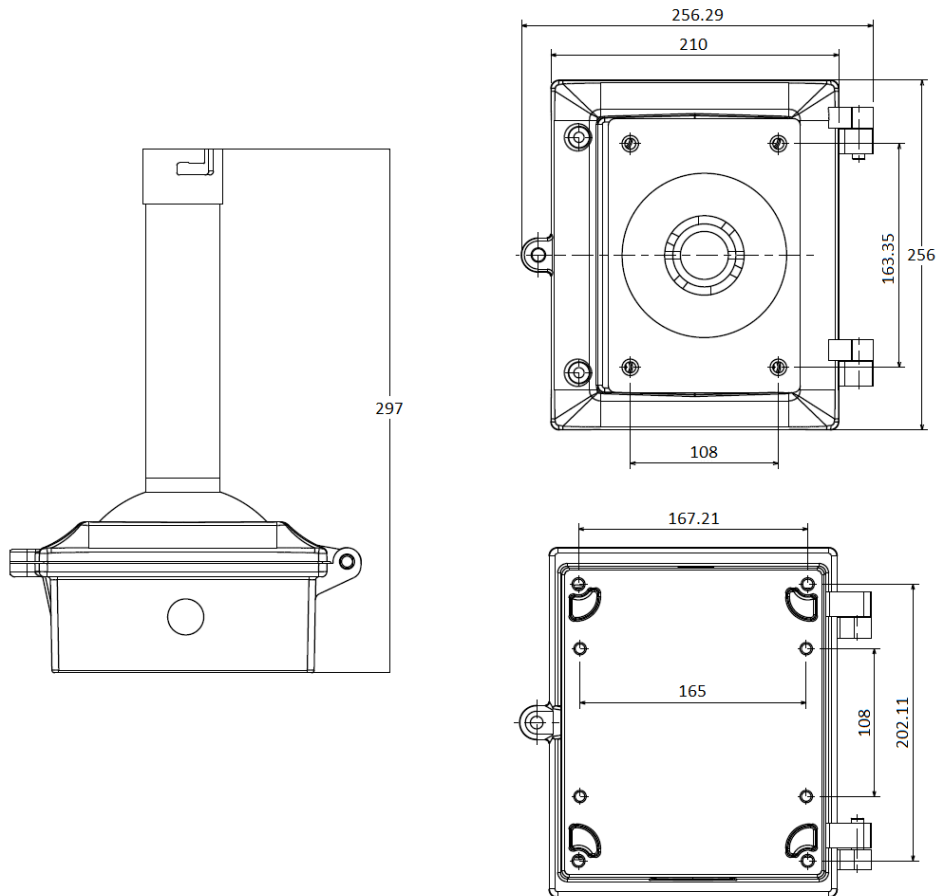

Model No.	Name	Details
GV-Mount103 / 103-1	Straight Tube Mount 	Dimensions GV-Mount103 219 x 125 x 340 mm / 8.6 x 4.9 x 13.4 in GV-Mount103-1 219 x 125 x 240 mm / 8.6 x 4.9 x 9.4 in Weight GV-Mount103 2.2 kg / 4.9 lb GV-Mount103-1 1.76 kg / 3.88 lb
GV-Mount104 / 104-1		Dimensions 219 x 125 x 332 mm / 8.6 x 4.9 x 13.1 in Weight 1.8 kg / 3.97 lb
GV-Mount105 / 105-1		Dimensions 256 x 256 x 297 mm / 10.1 x 10.1 x 11.7 in Weight 6.2 kg / 13.67 lb

- **GV-Mount104 / 104-1 unit: mm**

- **GV-Mount105 / 105-1 unit: mm**

- **GV-Mount103 / 103-1**

<p>1. Mounting Bracket</p> 	<p>2. Mounting Cap</p> 
<p>3. Tube</p> 	<p>4. No. 2 Hex Key</p> 

- **GV-Mount104 / 104-1**

<p>1. Mounting Bracket</p> 	<p>2. Connecting Tube</p>  <p>GV-Mount104 GV-Mount104-1</p>
<p>3. Tube</p> 	<p>4. No. 2 Hex Key</p> 
<p>5. Screw x 2</p> 	<p>6. Anti-drop Safety Ring</p> 