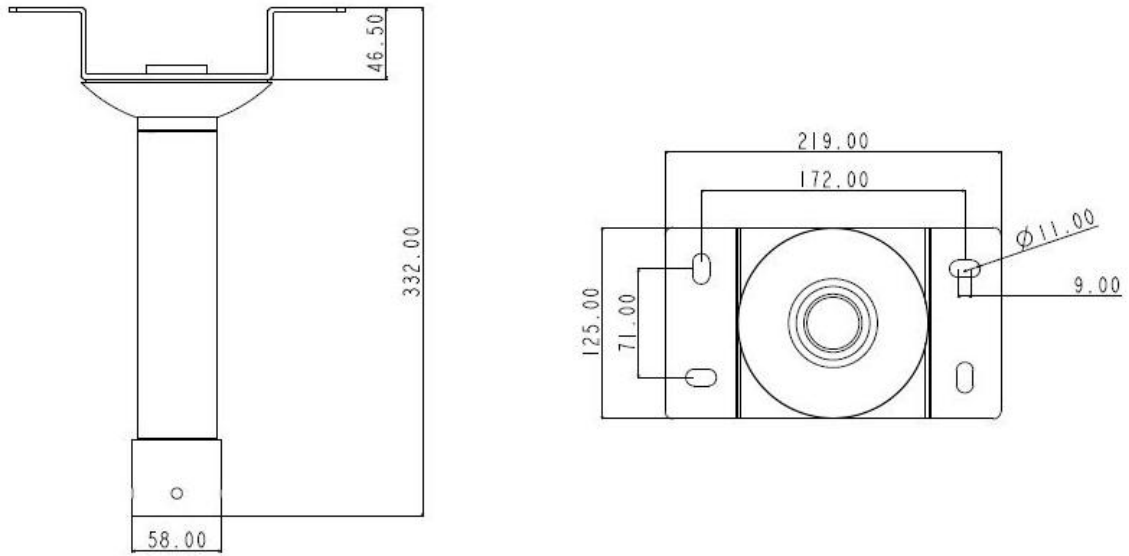

Model No.	Name	Details
GV-Mount103 / 103-1	Straight Tube Mount 	Dimensions GV-Mount103 219 x 125 x 340 mm / 8.6 x 4.9 x 13.4 in GV-Mount103-1 219 x 125 x 240 mm / 8.6 x 4.9 x 9.4 in Weight GV-Mount103 2.2 kg / 4.9 lb GV-Mount103-1 1.76 kg / 3.88 lb
GV-Mount104 / 104-1		Dimensions 219 x 125 x 332 mm / 8.6 x 4.9 x 13.1 in Weight 1.8 kg / 3.97 lb
GV-Mount105 / 105-1		Dimensions 256 x 256 x 297 mm / 10.1 x 10.1 x 11.7 in Weight 6.2 kg / 13.67 lb

- **GV-Mount104 / 104-1 unit: mm**

- **GV-Mount105 / 105-1 unit: mm**

- **GV-Mount103 / 103-1**

<p>1. Mounting Bracket</p> 	<p>2. Mounting Cap</p> 
<p>3. Tube</p> 	<p>4. No. 2 Hex Key</p> 

- **GV-Mount104 / 104-1**

<p>1. Mounting Bracket</p> 	<p>2. Connecting Tube</p>  <p>GV-Mount104 GV-Mount104-1</p>
<p>3. Tube</p> 	<p>4. No. 2 Hex Key</p> 
<p>5. Screw x 2</p> 	<p>6. Anti-drop Safety Ring</p> 