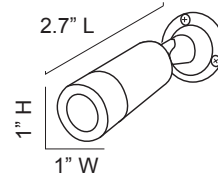

### Specifications

Image Sensor	1/3" color Sony Super-HAD™ 410k CCD
Resolution	540 TV lines
Minimum Illumination	0.1 lux
Effective Pixels	768 (H) x 494 (V)
Video Output	1.0Vp-p 75 ohm
Scanning System	2:1 interlace
Electronic Shutter	Auto (1/60 sec. - 1/120,000 sec.)
Video S/N Ratio	More than 50 dB
Power Consumption	150mA
Power Supply	12VDC (power supply not included)
Operating Temperature/ Humidity	
	14° F - 122° F / within 95% RH
Housing	Weather resistant aluminum
Dimensions	2.7" (L) x 1" (W) x 1" (H)
Weight	3.8 oz.