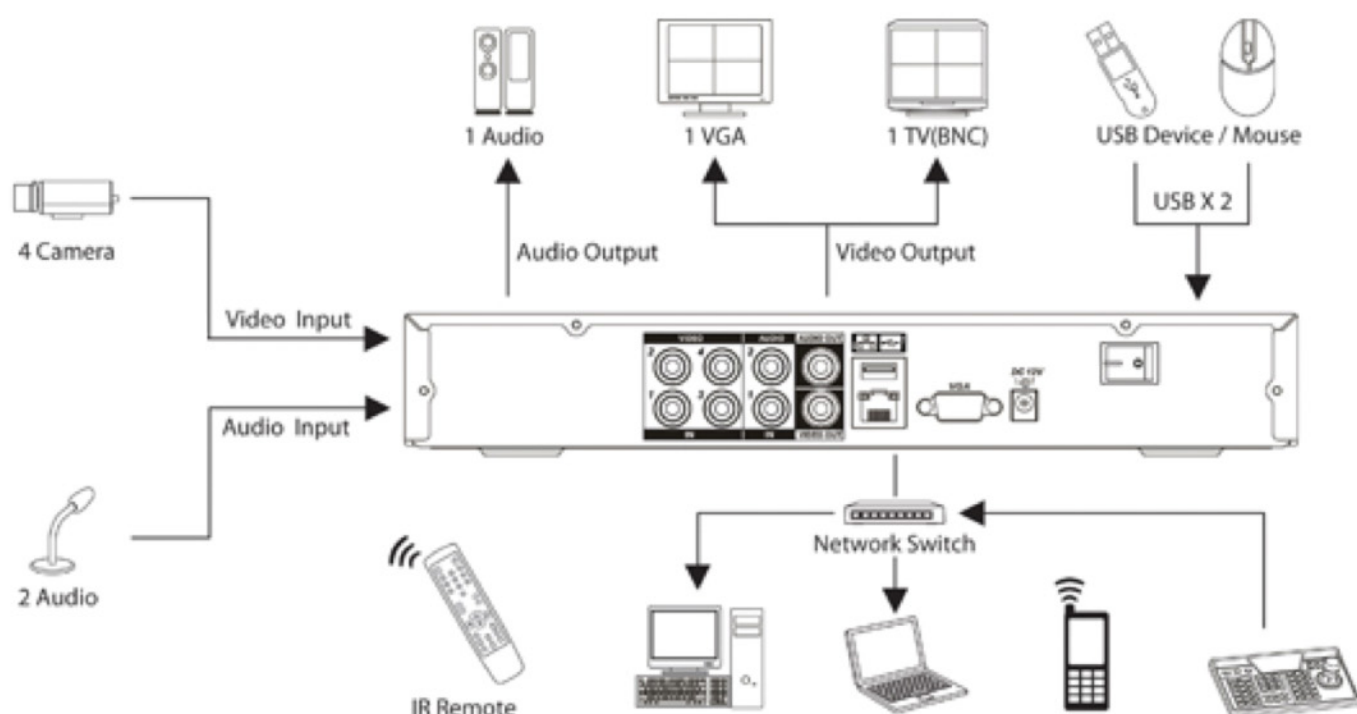

BRONZE LITE Small Business Class Digital Video Recorder 4, 8, and 16 CAMERA INPUTS, 2-CHANNEL AUDIO*, PENTAPLEX

Product Features

- H.264 WITH Multi-Channel Simultaneous Playback
- E-Map Function Support
- Pentaplex
- Real Time Recording/Playback
- USB Drive Support
- Central Monitoring System
- Up to 1 Terabyte Internal Storage
- Substream Capable
- iPhone and Android Support
- Synced Audio Recording/Playback
- Intuitive GUI

Technical Specifications

MODELS

Bronze Lite 4CH
Bronze Lite 8CH
Bronze Lite 16CH

GENERAL

Video Inputs	4,8, inputs, BNC1.0Vp-p, 75Ω unbalanced
Video Outputs	1 Channel TV output, BNC 1 VGA
Audio Inputs	2 or 4 channel, BNC, 200-2800mV, 30KΩ
Audio Outputs	1 Channel, BNC, 200-3000mv 5 KΩ
Audio Compression	G.711
Video Compression	H.264
Resolution	NTSC: 704 x 480 (4CIF)
Compression	NTSC: 352 x 240(CIF)
Resolution	NTSC: 176 x 120(QCIF)
Color	16.7 Million
Stream Type	Video or Video/Audio Synced
Bit Rate	32kbps ~ 2Mbps (user-defined), variable
Recording Frame Rate	30 frames/sec all channels @ 1CIF
Record Quality	Highest, Higher, High, Average, Low, Lower,
Record Mode	Schedule, Motion, Alarm, Motion or Alarm, Motion & Alarm, Command Trigger
Playback Mode	4 Channel Playback Simultaneously, Pause, Stop, rewind, fast play, slow play, next file, previous file, next camera, previous camera, full screen, repeat, shuffle, backup selection
Overwrite Mode	Support
Motion Detect	Zones: 396 (22*18 detection zones) Sensitivity: 1~6 (6 being Highest) Trigger recording
Privacy Masking	Yes
View Tampering	Yes
Network Function	Internet Explorer and Client Software
Alarm	N/A
Back-up	USB / Network
RS485	N/A
HDD Interface	1 SATA port, 1 HDD supported
VGA Interface	1, Support 800×600/60Hz, 800×600/75Hz, 1024×768/60Hz