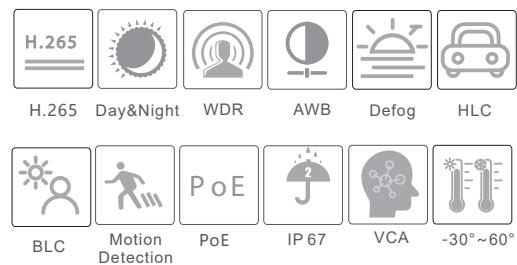

## AMX-5IRD8S34/28

8MP Network IR Water-proof  
Dome Camera

- 8MP ( 3840 × 2160 ) H.265 coding
- Max.resolution: 3840 × 2160
- ICR auto switch, true day / night, ROI coding
- 3D DNR, WDR, HLC, BLC, defog
- 20~30m IR night view distance
- DC12V/PoE power supply
- P2P function optional
- IP 67 ingress protection
- Support three streams
- Support mobile surveillance by smart phones with iOS or Android OS
- Intelligent analytics