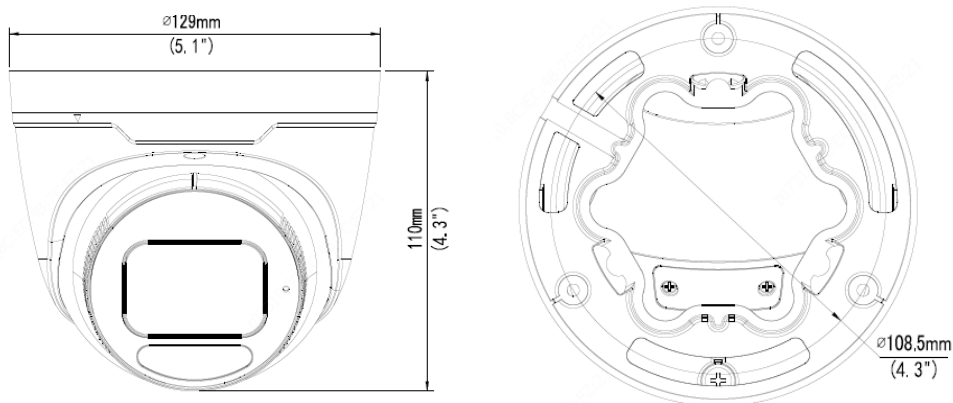

Environment	CE-RoHS (2011/65/EU;(EU)2015/863); WEEE (2012/19/EU); Reach (Regulation (EC) No 1907/2006)
Protection	IP67 (IEC 60529:1989+AMD1:1999+AMD2:2013) IK10 (IEC 62262:2002)
<b>General</b>	
Power	DC 12V±25%, PoE (IEEE 802.3af)
	Power consumption: Max 7.0W
Power Interface	Ø 5.5mm coaxial power plug
Dimensions (Ø x H)	Φ129 x 110mm (Ø5.1" x 4.3")
Weight	0.69kg (1.52lb)
Material	Metal
Working Environment	-30°C ~ 60°C (-22°F ~ 140°F), Humidity: ≤95% RH (non-condensing)
Storage Environment	-30°C ~ 60°C (-22°F ~ 140°F), Humidity: ≤95% RH (non-condensing)
Surge Protection	6KV
Reset Button	Support

## Dimensions