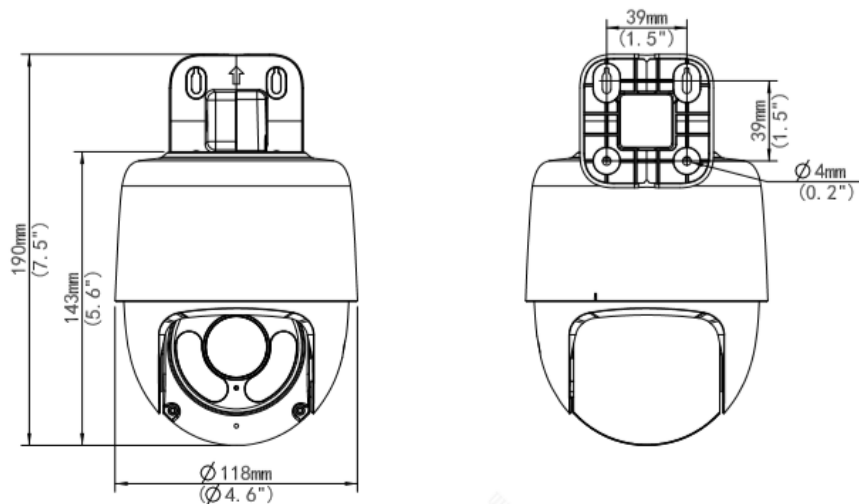

Specifications

Model	UAC-P112-AF40-W
Sensor	
Pixel	2MP
Size	1/2.9"
Minimum illumination	0.005 lux (F1.6, AGC ON) 0 lux (white light on)
Lens	
Lens	4.0mm
Lens mount	M12
Angle of view	H: 83.8° V: 42.7° D: 100.1°
Illuminator	
Illuminator	Eight white-light illuminators
Illumination distance	30m
Lifetime	≥20,000 hours
Video	
Resolution	1080P: 1920(H)×1080(V) 720P: 1280(H) ×720(V)
Frame rate	TVI/AHD/CVI: 1080P@25fps (default), 1080P@30fps; 720P@25fps, 720P@30fps CVBS: PAL, NTSC
Shutter time	PAL: 1/25s-1/50000s NTSC: 1/30s-1/50000s
Image	
Exposure mode	Four modes: Global (default), BLC, HLC, DWDR
Day/Night	24/7 color images
Digital noise reduction	2D/3D
White balance	Two modes: Auto (default), Manual
WDR	DWDR
Flip	Supports 180° horizontal flip, 180° vertical flip
Defog	Digital Defog
Pan & Tilt	
Pan range/speed	Pan range: 0° to 345° Pan speed: 1° to 40°/s
Tilt range/speed	Tilt range: 0° to 90° Tilt speed: 1° to 30°/s
Presets	32
Control mode	Coaxial control, RS485 control
Audio	
Microphone	Built-in Mic
Camera audio	TVI: 1080P@25fps, 1080P@30fps CVI: 1080P@25fps, 1080P@30fps
Interface	
Power	5.5mm power interface
Video output	BNC, supports TVI/AHD/CVI/CVBS

RS485	1* RS485, supports 9600bps, 4800bps, 2400bps, 1200bps
Operating environment	
Temperature	-30°C to 60°C (-22°F to 140°F)
Humidity	≤95% (RH, non-condensing)
Surge protection	4kV for power and video output interfaces, 6kV for RS485 interface
Ingress protection	IP66
General	
Power	DC 12V (±25%), with reverse polarity protection. Max 8.5W
Mount	Wall mount, pendant mount (with bracket)
Dimensions	Φ118mm*190mm (diameter*height)
Material	Plastic
Weight	477g (1.05lb)
Certification	CB, CE, FCC

Dimensions

UAC-P112-AF40-W (Pendant mount)

Accessories

PWR-DC1201A-UK

Wall Plug-in UK Power Adapter

PWR-DC1201A-US

Wall Plug-in US Power Adapter

PWR-DC1201A-EU