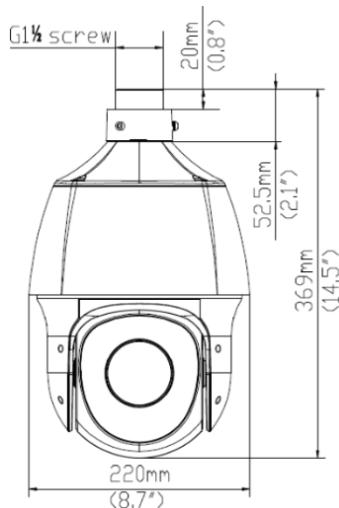

### Key Features

- 1/2.9" HD CMOS Sensor
- Up to 1920 × 1080 resolution, 30fps
- 22X Optical Zoom
- DWDR, Smart IR, Distance: 150m
- Alarm I/O, Audio I/O, ONVIF
- IP66

### Dimensions