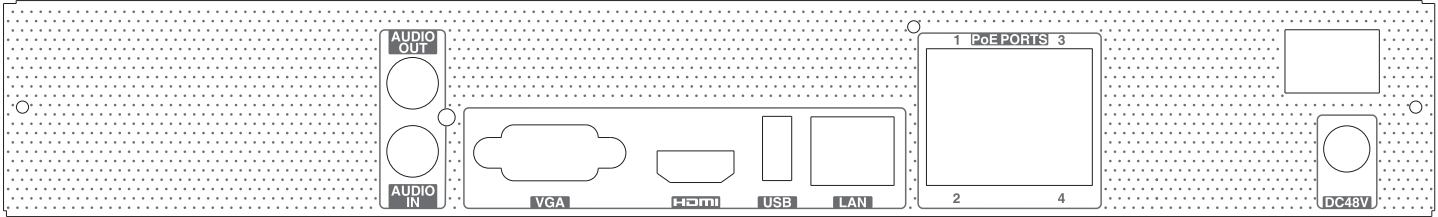

Rear Panels

VIN-5104P4