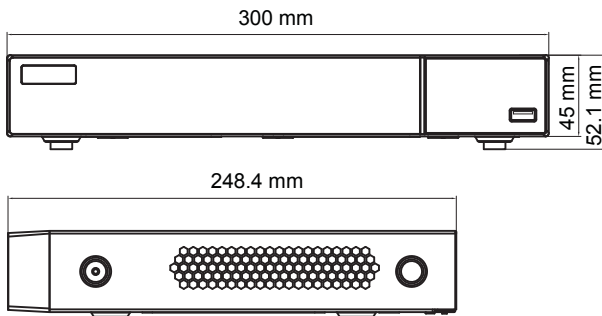

## Specification

Model		VIN-5104P4	VIN-5108P8
System	Compression	Standard H.265	
	OS	Embedded Linux	
Video	Network Input	4 CH IPC input	8 CH IPC input
	Network Access Bandwidth	40Mbps	50Mbps
	Network Access Format	8MP / 5MP / 4MP / 3MP / 1080P / 960P / 720P@25 / 30fps	
	Output	HDMI × 1 : 4K × 2K / 1920 × 1080 / 1280 × 1024 VGA × 1 : 1920 × 1080 / 1280 × 1024	
Audio	Network Input	4 CH IPC audio input	8 CH IPC audio input
	2-way Audio	RCA × 1	
	Local Output	RCA × 1	
Record	Record Stream	Dual stream recording	
	Resolution	8MP / 5MP / 4MP / 3MP / 1080P / 960P / 720P	
	Mode	Manual, timer, motion, sensor	
Playback	Simultaneous Playback	Max 4 CH	Max 8 CH
	Search	Time slice / time / event / tag search	
	Smart Search	Highlighted color to display the camera record in a certain period of time, different colors refers to different record events	
	Function	Play, pause, FF, FB, digital zoom, etc.	
Alarm	Mode	Manual, sensor, motion, exception	
	Input	Support IPC alarm input	
	Output	Support IPC alarm output	
	Triggering	Record, snap, preset, e-mail, etc.	
Network	Interface	RJ45 10 / 100 Mbps × 1	
	PoE Port	RJ45 × 4	RJ45 × 8
	Protocol	TCP / IP, PPPoE, DHCP, DNS, DDNS, UPnP, NTP, SMTP	
	Web Client	Max 10 users online	
Mobile Device	OS	iOS, Android	
Storage	HDD	SATA × 1, max 6T per HDD	
Backup	Local Backup	U disk, USB mobile HDD	
	Network Backup	Yes	
Port	USB	USB 2.0 × 2 ( one in the front panel and the other in the rear panel )	
	Remote Controller	Optional	
Others	Power Supply	DC48V	
	Consumption	≤ 5W ( without HDD )	≤ 5W ( without HDD )
	Dimensions (mm)	300 × 270 × 55 ( W × D × H ) 300 × 248 × 52 ( W × D × H )	
	Work Environment	-10 ~ 50 °C , 10% ~ 90% humidity	

## Dimensions