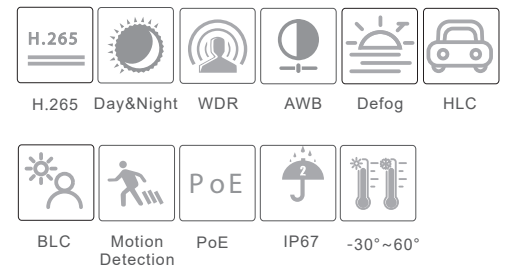

IP-5IRD2M01-W-2.8

2MP Network IR Water-Proof
Dome Camera

- 2MP (1920 × 1080) H.265 full real time coding
- Max. resolution: 1920 × 1080; ICR auto switch, true day / night
- 20 ~ 30m IR night view distance
- 3D DNR, Digital WDR, HLC, BLC and Defog
- ROI coding
- Hardware reset
- Built-in micro SD card slot, up to 128GB
- PoE power supply optional
- Support smart phone, iPad, remote monitoring
- IP67 ingress protection;
- Support dual streams