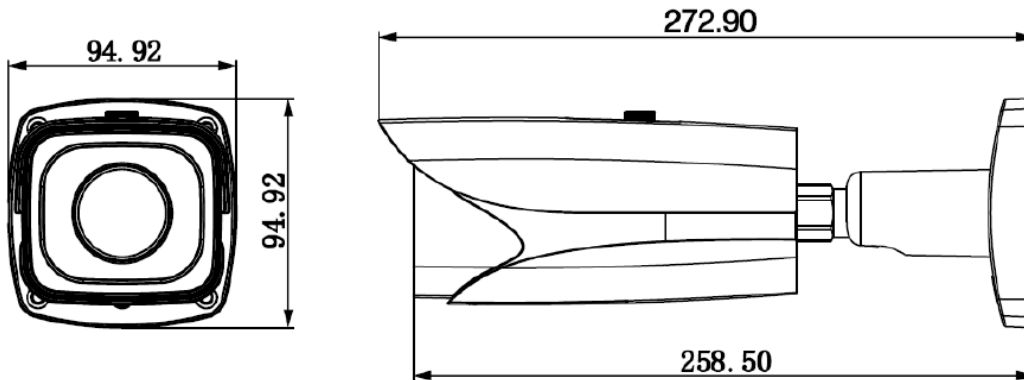

## Technical Specifications

<b>Model</b>	<b>IMAX-IPC-HFW81200E-Z</b>	
<b>Camera</b>		
Image Sensor	1/1.7" 12Megapixel CMOS	
Effective Pixels	4000(H)x3000(V)	
Scanning System	Progressive	
Electronic Shutter Speed	Auto/Manual, 1/3(4)~1/100000s	
Min. Illumination	0.05Lux/F1.4(Color); 0Lux/F1.4(IR on)	
S/N Ratio	More than 50dB	
Video Output	1 channel BNC (1.0Vp-p,75Ω)	
<b>Camera Features</b>		
Max. IR LEDs Length	50m	
Day/Night	Auto(ICR)/Color/B/W	
Backlight Compensation	BLC / HLC / DWDR	
White Balance	Auto/Sunny/Night/Outdoor/Customized	
Gain Control	Auto/Manual	
Noise Reduction	3D	
Privacy Masking	Up to 4 areas	
EIS	Support	
Ultra Defog	Support	
Smart focus	Auto focus	
<b>Lens</b>		
Focal Length	4.1-16.4mm	
Max Aperture	F1.53	
Focus Control	Manual	
Angle of View	H: 84.5 ° ~ 34 °	
Lens Type	Zoom lens/Auto Iris	
<b>Video</b>		
Compression	H.264/H.264B/H.264H/ MJPEG	
Resolution	12M(4000x3000)/8M(4096x2160)/8M(3840x2160)/1080P(1920x1080)/720P(1280x720) /D1(704x576) /CIF(352x288)	
Frame Rate	Main Stream	12M(1~15fps)/8M(4096x2160) (1~25/30fps)
	Sub Stream	D1/CIF(1 ~ 25/30fps)
	Third Stream	1080P/720P/D1(1 ~ 25/30fps)
Bit Rate	H.264: 32Kbps~ 16Mbps	
ROI	Up to 4 areas	
<b>Audio</b>		
Compression	G.711a / G.711u/AAC	
Interface	1/1 channel In/Out	
<b>Smart Function(Optional)</b>		
Smart detection	Tripwire	
	Intrusion	
	Scene change	

## Dimensions (mm)