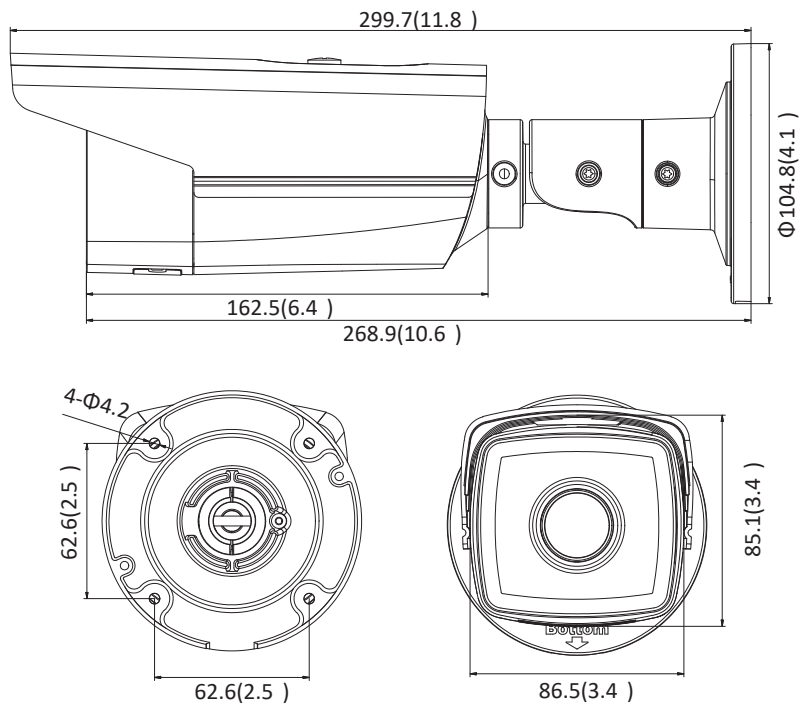

SIP48B5/28-H 8 MP IR Fixed Bullet Network Camera

Key Features

- 1/2.5" Progressive Scan CMOS
- 3840 × 2160 @15 fps
- 2.8/4/6/8 mm fixed lens
- Color: 0.01 lux @(F1.2, AGC ON), 0.028 lux @(F2.0, AGC ON), 0 lux with IR
- H.265+, H.265, H.264+, H.264
- 2 Behavior analyses
- 120dB WDR
- BLC/3D DNR/ROI/HLC
- IP67
- Built-in micro SD/SDHC/SDXC card slot, up to 128 GB

Dimension

Unit: mm