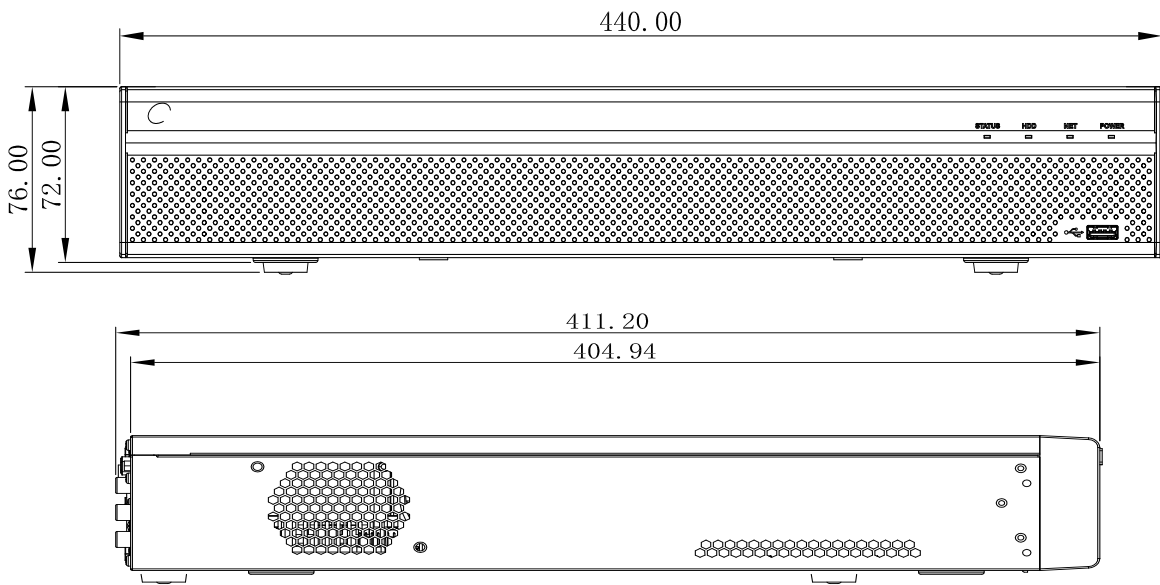

Product Dimensions (mm [inch])

Accessories