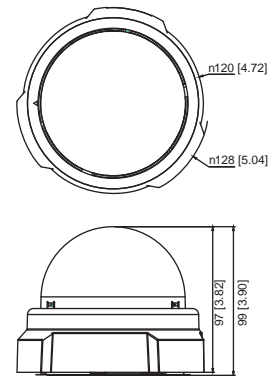

## DIMENSION DIAGRAM

Unit: mm [inch]

#### • General

Power Source / Consumption	PoE Class 2 (IEEE802.3af) / 6.02 W (IR on)
Weight	292 g (0.64 lb)
Dimensions (Ø x H)	128 mm x 99 mm (5.04" x 3.90")
Mount Type	Surface, Pendant, Wall, Corner, Pole, Flush, Gang box, Converter for NPT Standard Mounts
Starting Temperature	-10 °C ~ 50 °C (14 °F ~ 122 °F)
Operating Temperature	-10 °C ~ 50 °C (14 °F ~ 122 °F)
Operating Humidity	10% ~ 85% RH
Approvals	CE (EN 55022 Class B, EN 55024), FCC (Part15 Subpart B Class B), UL (for optional PoE injector), UL Listed (UL 60950-1)