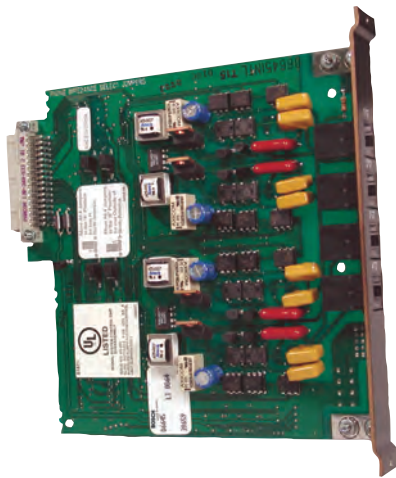

Conettix D6645 Telephone Line Terminator Card

www.boschsecurity.com

BOSCH
Invented for life

Modular design plug-in circuit board. Provides isolation and transient suppression to the Conettix D6641 Telephone Line Card. Provides four modular RJ11 jacks for telephone line connections.

Certifications and approvals

Region	Certification	
Europe	CE	EMC, LVD, R&TTE
USA	UL	UL 365 - Police Station Connected Burglar Alarm Units
	UL	UL 864 - Standard for Control Units and Accessories for Fire Alarm Systems
	UL	UL 1076 - Proprietary Burglar Alarm Units and Systems
	UL	UL 1610 - Central Station Burglar Alarm Units
	FM	
	CSFM	California State Fire Marshal (see our website)

Ordering information

Conettix D6645 Telephone Line Terminator Card

Provides isolation and transient suppression to the Conettix D6641 Telephone Line Card.
Order number **D6645**