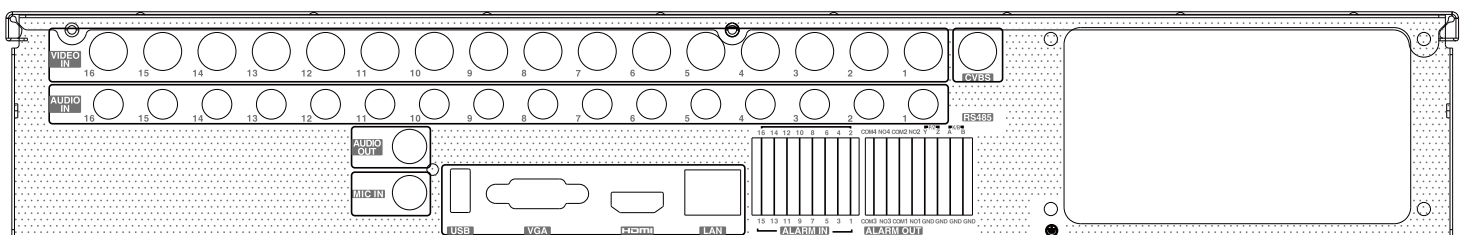

Rear Panel

Specification

Model		TD-2716TC-PR
System	Compression	Standard H.264 High Profile
	CPU	Cortex A9
	OS	Embedded Linux
Video	Input	BNC × 16
	Resolution	TVI / AHD : 5MP@20fps; 4MP, 3MP, 1080P, 720P, WD1 real time CVI : 1080P, 720P real time
	IP Input / Access Bandwidth	IPC × 4 / 24Mbps
	Output	HDMI × 1: 4K × 2K / 1920 × 1080 / 1280 × 1024 VGA × 1: 1920 × 1080 / 1280 × 1024 BNC × 1: CVBS (used as the main output or spot output)
Audio	Input	RCA × 16
	Output	RCA × 1
	Two-way audio	RCA × 1
Record	Resolution	5MP, 4MP, 4MP lite, 3MP, 1080P, 720P, WD1
	Frame Rate	5MP : 10fps (PAL / NTSC) 4MP / 3MP : 12 fps (PAL) / 15 fps (NTSC) 4MP lite/1080P/720P/WD1: 25 fps (PAL) / 30 fps (NTSC)
	Bit Rate	768Kbps ~ 8Mbps
	Mode	Manual, timer, motion, sensor
IP Input	Resolution	4MP, 3MP, 1080P, 960P, 720P
	Frame Rate	25fps (PAL) 30fps (NTSC)
Play back	Playback	16 CH
	Search	Time slice / time / event / tag search
	Smart Search	Highlighted color to display the camera record in a certain period of time, different colors refers to different record events
	Function	Play, pause, FF, FB, digital zoom, etc.
Alarm	Mode	Manual, sensor, motion, exception
	Input	16
	Output	4
Network	Triggering	Record, snap, preset, e-mail, etc.
	Interface	RJ45 10/100/1000Mbps × 1
	Protocol	TCP / IP, PPPoE, DHCP, DNS, DDNS, UPnP, NTP, SMTP
Mobile Device	Web Client	Multiple users online
	OS	iOS, Android
Storage	HDD	SATA × 4, max 8T per HDD
	Local Backup	U disk, USB mobile HDD
Backup	Network Backup	Yes
	RS485	RS485 × 2, connect to PTZ and keyboard
Port	USB	USB 2.0 × 1 (front panel), USB 3.0 × 1 (rear panel)
	Remote Controller	Yes
	Power Supply	ATX 250W
Others	Consumption	≤ 20W (without HDD)
	Dimensions (mm)	440 × 390 × 70 (W × D × H)
	Work Environment	-10 ~ 50 °C , 10% ~ 90% humidity