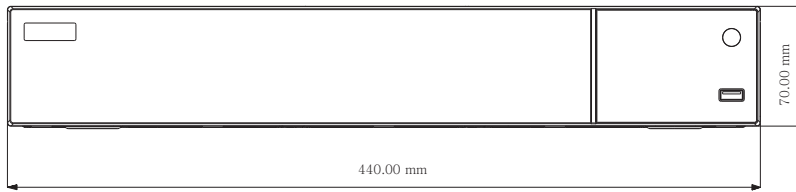

Product Dimensions (mm [inch])

Plainview, NY
50 Commercial St., Plainview, NY 11803
Tel: 516-870-3779

Downtown LA, CA
1113 Venice Blvd., Los Angeles, CA 90015
Tel: 213-218-2260

Miami, FL
1604 NW 84 Ave., Doral, FL 33126
Tel: 786-410-6777

College Point, NY
129-04 14th Ave., College Point, NY 11356
Tel: 718-939-2710

San Francisco, CA
41324 Christy St., San Francisco, CA 94538
Tel: 510-584-9007

Chicago, IL
873 Cambridge Dr., Elk Grove Village, IL 60007
Tel: 847-584-2227

Brooklyn, NY
9017 5th Ave., Brooklyn, NY 11209
Tel: 347-507-5533

Houston, TX
1720 Townhurst Dr., Houston, TX 77043
Tel: 430-702-0999

City of Industry, CA
525 Parriott Pl., City of Industry, CA 91745
Tel: 626-961-8999

Dallas, TX
12901 Valley Branch Ln., Farmers Branch, TX 75234
Tel: 972-996-1600