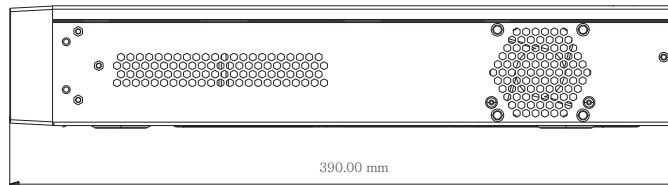

Product Dimensions (mm [inch])

Plainview, NY
50 Commercial St., Plainview, NY 11803
Tel: 516-870-3779

Downtown LA, CA
1113 Venice Blvd., Los Angeles, CA 90015
Tel: 213-218-2260

Miami, FL
1604 NW 84 Ave., Doral, FL 33126
Tel: 786-410-6777

College Point, NY
129-04 14th Ave., College Point, NY 11356
Tel: 718-939-2710

San Francisco, CA
41324 Christy St., San Francisco, CA 94538
Tel: 510-584-9007

Chicago, IL
873 Cambridge Dr., Elk Grove Village, IL 60007
Tel: 847-584-2227

Brooklyn, NY
9017 5th Ave., Brooklyn, NY 11209
Tel: 347-507-5533

Houston, TX
1720 Townhurst Dr., Houston, TX 77043
Tel: 430-702-0999

City of Industry, CA
525 Parriott Pl., City of Industry, CA 91745
Tel: 626-961-8999

Dallas, TX
12901 Valley Branch Ln., Farmers Branch, TX 75234
Tel: 972-996-1600