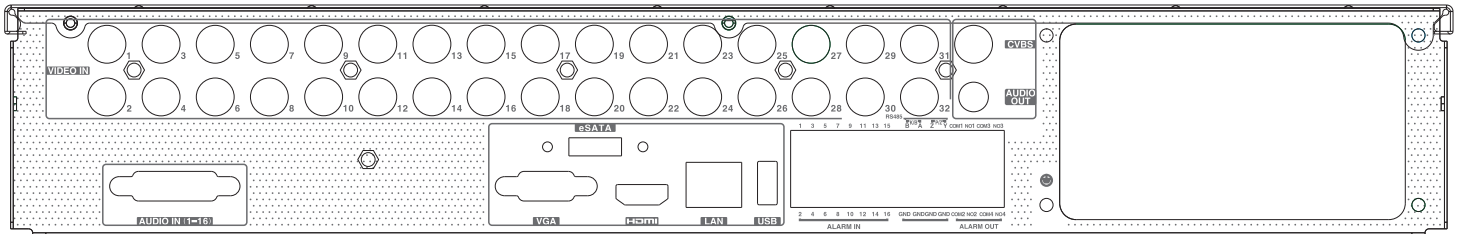

Product Dimensions (mm [inch])

Plainview, NY
50 Commercial St., Plainview, NY 11803
Tel: 516-870-3779

Downtown LA, CA
1113 Venice Blvd., Los Angeles, CA 90015
Tel: 213-218-2260

Miami, FL
1604 NW 84 Ave., Doral, FL 33126
Tel: 786-410-6777

College Point, NY
129-04 14th Ave., College Point, NY 11356
Tel: 718-939-2710

San Francisco, CA
41324 Christy St., San Francisco, CA 94538
Tel: 510-584-9007

Chicago, IL
873 Cambridge Dr., Elk Grove Village, IL 60007
Tel: 847-584-2227

Brooklyn, NY
9017 5th Ave., Brooklyn, NY 11209
Tel: 347-507-5533

Houston, TX
1720 Townhurst Dr., Houston, TX 77043
Tel: 430-702-0999

City of Industry, CA
525 Parriott Pl., City of Industry, CA 91745
Tel: 626-961-8999

Dallas, TX
12901 Valley Branch Ln., Farmers Branch, TX 75234
Tel: 972-996-1600