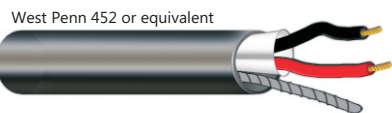

WIRING REQUIREMENTS

2 Conductor **shielded** cable, 22 gauge with a 24 gauge drain wire

NOTE: Unshielded cable is not satisfactory for audio systems