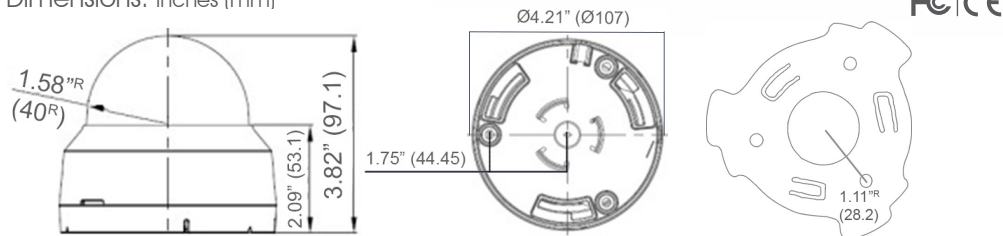

Accessories

KA-ICMP1
Easy Twist
Junction Box
Plate

www.ktncusa.com

KPC-DI28V12NW: 2.8-12mm, White | KPC-DI28V12NB: 2.8-12mm, Black