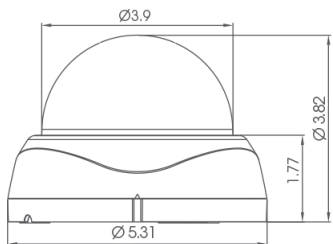

Dimensions: Inches (mm)

Imaging Device	1/3" 960H High Sensitivity CCD
Video Format	NTSC
Picture Elements	NTSC: 1020(H)x508(V)
Effective Picture Elements	NTSC: 976(H) x 494(V)
Horizontal Resolution	More than 750 TVL
Sensitivity	.01 lux native from sensor – no ghosting With lens: .1 lux
S/N Ratio	Over 50dB (AGC off)
Video Output	BNC 1.0V p-p 75Ω; video test point inside dome, cable supplied
Gamma Correction	0.45
Lens Type	2 Megapixel Aspheric Varifocal DC Iris 2.8~12mm F=1.6
Lens Positioning	3-axis flexible positioning for wall or ceiling mounting
Back Light Compensation	OFF/BLC/HLC Selectable
Auto Gain Control	Off/Low/Middle/High
Electronic Shutter	Auto; or 1/60, FLK, 1/250, 1/500, 1/1000, 1/2000, 1/4000, 1/5000, 1/10000, 1/100000
White Balance	ATW/AWB/AWC->SET/Anti-Color Roll/Manual
Sync. Mode	Internal (plus Anti Color Roll White Balance option above)
Day & Night	Digital D/N control; Choose Auto, Color or B/W
OSD Menu	Multiple functions using 3-axis joystick
OSD Languages	English, Spanish, Portuguese, German, Russian, Japanese, Chinese, French
2D-DNR	On/Off (level adjustable)
Digital Wide Dynamic Range	On/Off (Level Adjustable)
Mirror	Off/On
Motion Detection	Off/On for 4 selectable zones (On screen indication)
Privacy Mask	Off/On for 8 selectable zones
Lens Shading Correction	Off/On with adjustable level and center
Other OSD Functions	Camera Title with position and Font Color; Image Contrast/Sharpness; CRT/LCD display optimization; Negative Image; DPC (Dead Pixel Compensation)
Power Source	12VDC/24VAC automatic
Power Consumption	12VDC:160mA max. / 24VAC:1.8W max.
Operating Temperature	5°F~140°F ; -15°C~60°C
Environmental	Indoor; up to 80%RH (non-condensing)
Mechanical	Three axis, twist-open dome; choice of black body (no suffix) and white body (W suffix)
Dimensions	5.31" (135mm) diameter, 3.82" (97mm) high
Weight	.76 lbs. / 343 grams
Certifications	CE / FCC RoHS