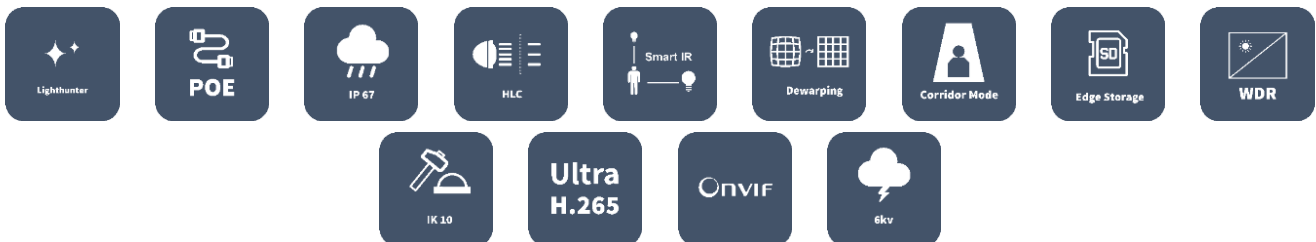

## Optics

- Day/night functionality
- Optical glass window with higher light transmittance
- IR anti-reflection window to increase the infrared transmittance
- Smart IR, up to 40m (131ft) IR distance
- 2D/3D DNR (Digital Noise Reduction)